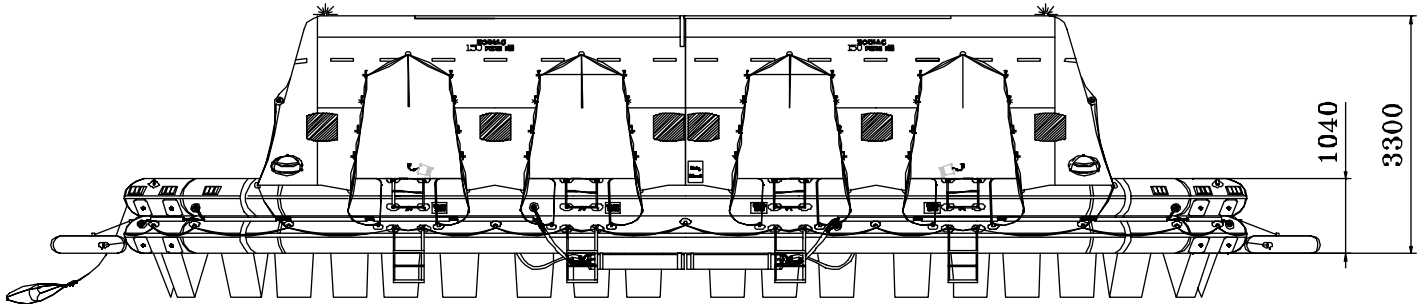

ZODIAC INTERNATIONAL
 2, Rue Maurice Mallet - 92130 ISSY Les MOULINEAUX
 France
 Fax : +33.1.41.23.23.98.
 Phone : +33.1.41.23.23.23
 E-mail : solassales@zodiac.com

BV-0062

**150 MAN THROW OVER SELF-RIGHTING LIFERAFT
 SOLAS A & B PACK**

	A PACK	B PACK
L	3340mm	3340mm
l	1150mm	1050mm
H	1135mm	1035mm
N°	24	23

	A PACK					B PACK				
Net Weight (kg) approx:	1340kg					930kg				
Height of storage max (m)	25 meters					25 meters				
Bowsing line length	7 meters					7 meters				
Inflation Cylinder (l)	6x35 liters					6x35 liters				
Crate	L	l	h	V	W	L	l	H	V	W
L, l & h (mm), V (m³), W (kg)	3480	1190	1520	6.30	?	3480	1190	1420	5.89	?

Crate

Towing force	2 knots	3 knots
Without Sea anchor	240 daN	470 daN
With Sea anchor	270 daN	510 daN

dimensions & weight +/- 5% (can be changed without prior notice)