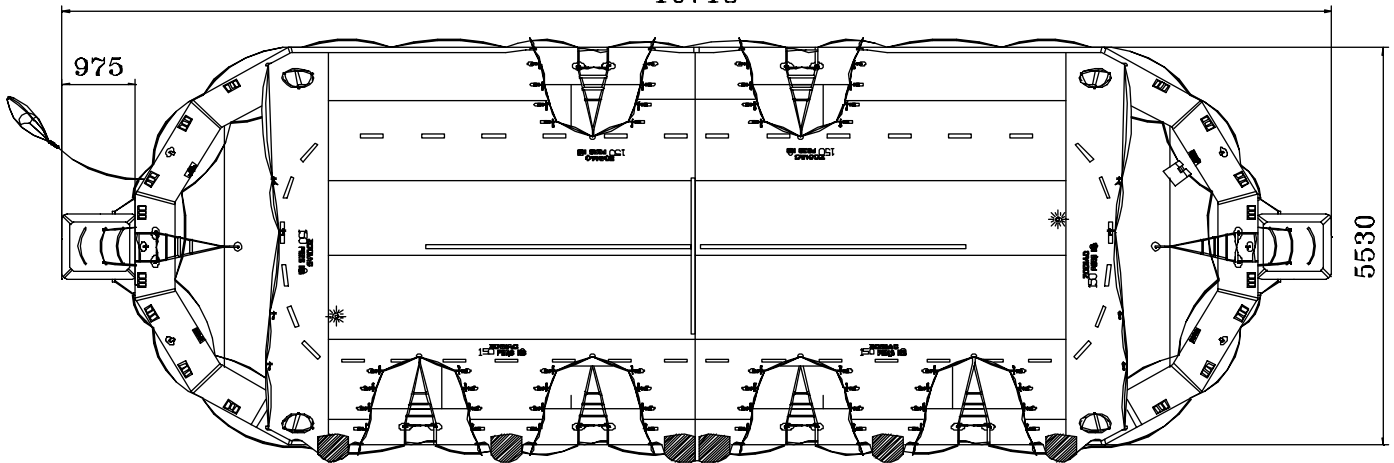

	A PACK	B PACK
L	3340mm	3340mm
l	1150mm	1050mm
H	1135mm	1035mm
N°	24	23

	A PACK					B PACK				
Net Weight (kg) approx:	1340kg					930kg				
Height of storage max (m)	25 meters					25 meters				
Bowsing line length	7 meters					7 meters				
Inflation Cylinder (l)	6x35 liters					6x35 liters				
Crate	L	l	h	V	W	L	l	H	V	W
L, l & h (mm), V (m³), W (kg)	3480	1190	1520	6.30	?	3480	1190	1420	5.89	?

Crate

Towing force	2 knots	3 knots
Without Sea anchor	240 daN	470 daN
With Sea anchor	270 daN	510 daN

dimensions & weight +/- 5% (can be changed without prior notice)