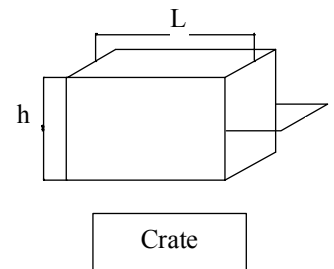

CONTAINER 16 ( A PACK)

CONTAINER 22 ( B PACK)

	A PACK					B PACK				
Liferaft Net weight	206 kg					146 kg				
Max. height of stowage	25 meters					25 meters				
Painter line length	35 meters					35 meters				
Inflation Cylinder	1 x 27 liters					1 x 27 liters				
Bowsing line length	none					none				
Crate	L	l	h	V	W	L	l	H	V	W
L, l & h (mm), V (m <sup>3</sup> ), W (kg)	1615	840	900	1.22	246	1615	720	815	0.95	186

Towing force	2 knots	3 knots
Without Sea anchor	55 daN	170 daN
With Sea anchor	60 daN	190 daN

dimensions & weight +/- 5% (can be changed without prior notice)