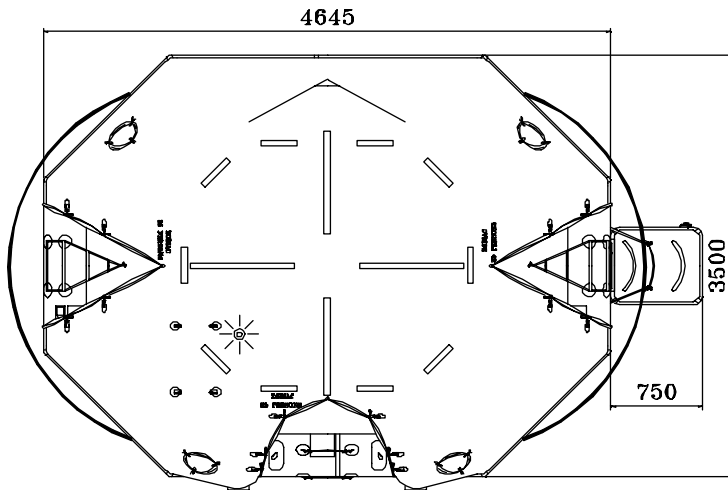

CONTAINER 16 ( A PACK)

CONTAINER 22 ( B PACK)

	A PACK					B PACK				
Liferaft Net weight	206 kg					146 kg				
Max. height of stowage	25 meters					25 meters				
Painter line length	35 meters					35 meters				
Inflation Cylinder	1 x 27 liters					1 x 27 liters				
Bowsing line length	none					none				
Crate	L	l	h	V	W	L	l	H	V	W
L, l & h (mm), V (m <sup>3</sup> ), W (kg)	1615	840	900	1.22	246	1615	720	815	0.95	186

Towing force	2 knots	3 knots
Without Sea anchor	55 daN	170 daN
With Sea anchor	60 daN	190 daN

dimensions & weight +/- 5% (can be changed without prior notice)