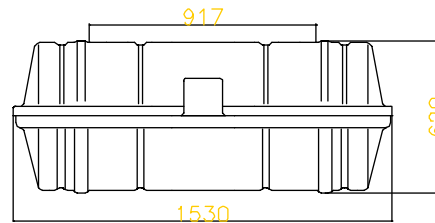

CONTAINER 16 ( A PACK)

CONTAINER 22 ( B PACK)

	A PACK					B PACK				
Liferaft Net weight	206 kg					146 kg				
Max. height of stowage	25 meters					25 meters				
Painter line length	35 meters					35 meters				
Inflation Cylinder	1 x 27 liters					1 x 27 liters				
Bowsing line length	none					none				
Crate	L	l	h	V	W	L	l	H	V	W
L, l & h (mm), V (m <sup>3</sup> ), W (kg)	1615	840	900	1.22	246	1615	720	815	0.95	186

Towing force	2 knots	3 knots
Without Sea anchor	55 daN	170 daN
With Sea anchor	60 daN	190 daN

dimensions & weight +/- 5% (can be changed without prior notice)