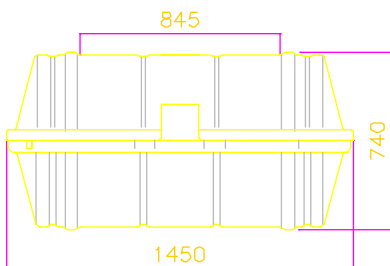

**ZODIAC INTERNATIONAL**  
 2, Rue Maurice Mallet - 92130 ISSY Les MOULINEAUX  
 France  
 Fax : +33.1.41.23.23.98.  
 Phone : +33.1.41.23.23.23  
 E-mail : solassales@zodiac.com

BV-0062

**25 MAN THROW OVER BOARD SELF RIGHTING LIFERAFT  
 SOLAS A & B PACK**

CONTAINER 16 ( A PACK)

CONTAINER 22 ( B PACK)

	A PACK					B PACK				
Liferaft Net weight	206 kg					146 kg				
Max. height of stowage	25 meters					25 meters				
Painter line length	35 meters					35 meters				
Inflation Cylinder	1 x 27 liters					1 x 27 liters				
Bowsing line length	none					none				
Crate	L	l	h	V	W	L	l	H	V	W
L, l & h (mm), V (m <sup>3</sup> ), W (kg)	1615	840	900	1.22	246	1615	720	815	0.95	186

Towing force	2 knots	3 knots
Without Sea anchor	55 daN	170 daN
With Sea anchor	60 daN	190 daN

dimensions & weight +/- 5% (can be changed without prior notice)