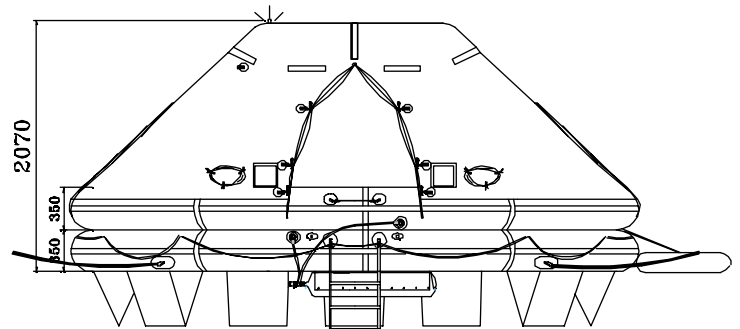

CONTAINER 16 ( A PACK)

CONTAINER 22 ( B PACK)

	A PACK					B PACK				
Liferaft Net weight	206 kg					146 kg				
Max. height of stowage	25 meters					25 meters				
Painter line length	35 meters					35 meters				
Inflation Cylinder	1 x 27 liters					1 x 27 liters				
Bowsing line length	none					none				
Crate	L	l	h	V	W	L	l	H	V	W
L, l & h (mm), V (m <sup>3</sup> ), W (kg)	1615	840	900	1.22	246	1615	720	815	0.95	186

Towing force	2 knots	3 knots
Without Sea anchor	55 daN	170 daN
With Sea anchor	60 daN	190 daN

dimensions & weight +/- 5% (can be changed without prior notice)