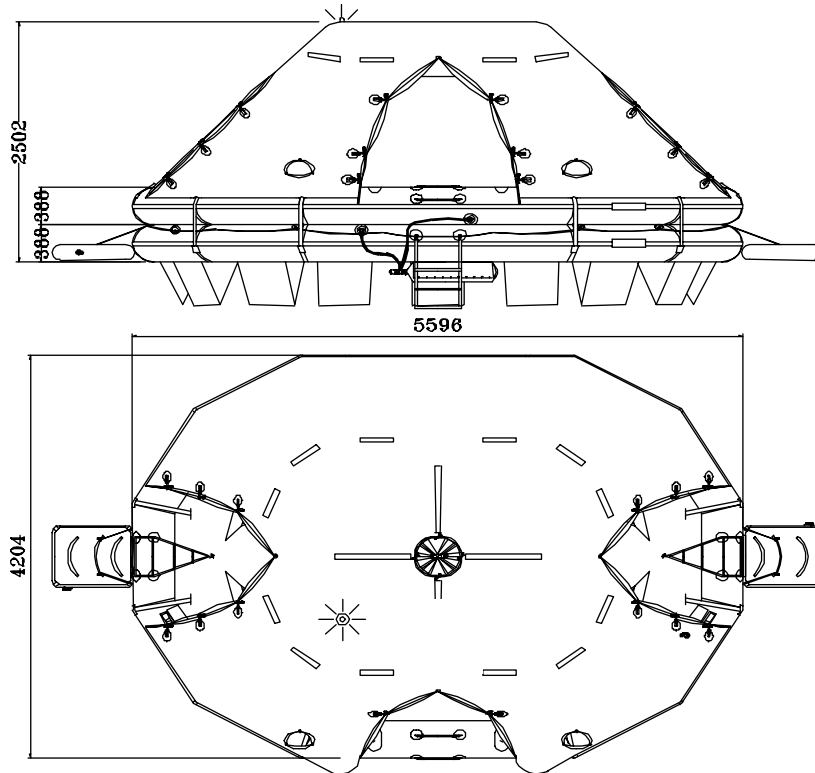

A PACK CONTAINER

B PACK CONTAINER

N 17

N 16

	A PACK					B PACK				
Liferaft Net weight	305 kg					220 kg				
Max. height of stowage	25 meters					25 meters				
Painter line length	35 meters					35 meters				
Inflation Cylinder	1 x 20 liters + 1 x 24 liters					1 x 20 liters + 1 x 24 liters				
Crate	L	l	h	V	W	L	l	H	V	W
L, l & h (mm), V (m ³), W (kg)	1600	1050	1130	1.90	371	1525	850	900	1.17	260

Crate

Towing force	2 knots	3 knots
Without Sea anchor	170 daN	365 daN
With Sea anchor	210 daN	450 daN

dimensions & weight +/- 5% (can be changed without prior notice)