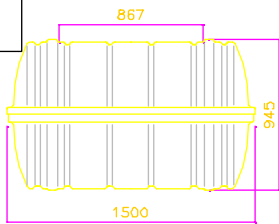

A PACK CONTAINER

B PACK CONTAINER

N 17

N 16

	A PACK					B PACK				
Liferaft Net weight	305 kg					220 kg				
Max. height of stowage	25 meters					25 meters				
Painter line length	35 meters					35 meters				
Inflation Cylinder	1 x 20 liters + 1 x 24 liters					1 x 20 liters + 1 x 24 liters				
Crate	L	l	h	V	W	L	l	H	V	W
L, l & h (mm), V (m ³), W (kg)	1600	1050	1130	1.90	371	1525	850	900	1.17	260

Crate

Towing force	2 knots	3 knots
Without Sea anchor	170 daN	365 daN
With Sea anchor	210 daN	450 daN

dimensions & weight +/- 5% (can be changed without prior notice)