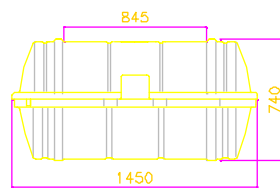

A PACK CONTAINER

B PACK CONTAINER

N 17

N 16

	A PACK					B PACK				
Liferaft Net weight	305 kg					220 kg				
Max. height of stowage	25 meters					25 meters				
Painter line length	35 meters					35 meters				
Inflation Cylinder	1 x 20 liters + 1 x 24 liters					1 x 20 liters + 1 x 24 liters				
Crate	L	l	h	V	W	L	l	H	V	W
L, l & h (mm), V (m ³), W (kg)	1600	1050	1130	1.90	371	1525	850	900	1.17	260

Crate

Towing force	2 knots	3 knots
Without Sea anchor	170 daN	365 daN
With Sea anchor	210 daN	450 daN

dimensions & weight +/- 5% (can be changed without prior notice)