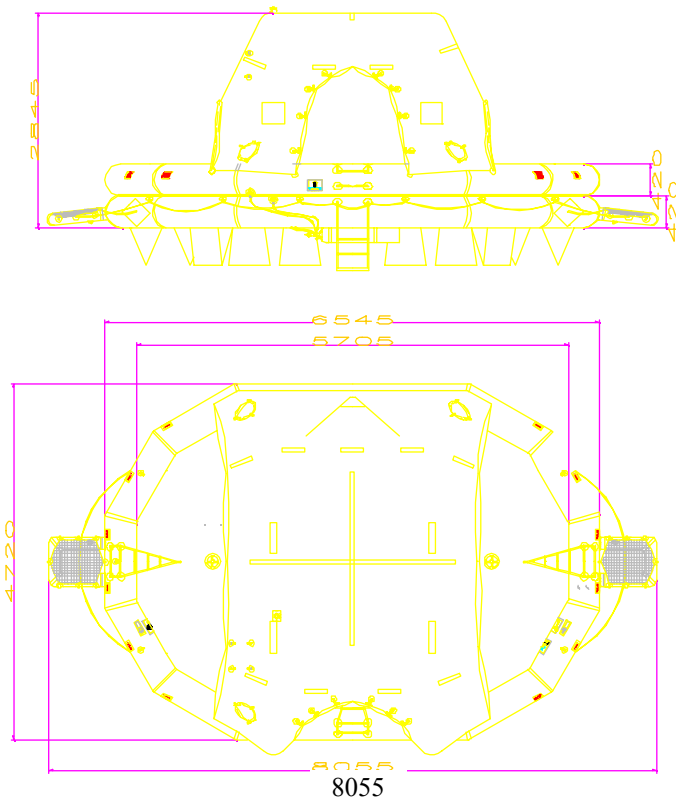

ZODIAC INTERNATIONAL
 2, Rue Maurice Mallet - 92130 ISSY Les MOULINEAUX
 France
 Fax : +33.1.41.23.23.98.
 Phone : +33.1.41.23.23.23
 E-mail : solassales@zodiac.com

BV-0062

**50 MAN THROW OVER BOARD SELF RIGHTING LIFERAFT
 SOLAS A AND B PACK**

B PACK CONTAINER

N18

A PACK CONTAINER

N20

	A PACK					B PACK				
Liferaft Net weight	370 kg					250 kg				
Max. height of stowage	25 meters					25 meters				
Inflation Cylinder	2 x 27 liters					2 x 27 liters				
Painter line length	35 meters					35 meters				
Crate	L	l	h	V	W	L	l	H	V	W
L, l & h (mm), V (m ³), W (kg)	1600	1050	1130	1.90	439	1525	850	900	1.17	305

Towing force	2 knots	3 knots
Without Sea anchor	155 daN	210 daN
With Sea anchor	170 daN	225 daN

dimensions & weight +/- 5% (can be changed without prior notice)