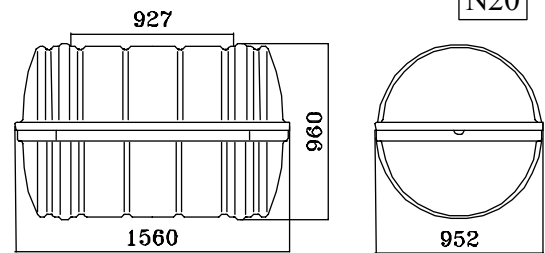

ZODIAC INTERNATIONAL
 2, Rue Maurice Mallet - 92130 ISSY Les MOULINEAUX
 France
 Fax : +33.1.41.23.23.98.
 Phone : +33.1.41.23.23.23
 E-mail : solassales@zodiac.com

BV-0062

**50 MAN THROW OVER BOARD SELF RIGHTING LIFERAFT
 SOLAS A AND B PACK**

B PACK CONTAINER

N18

A PACK CONTAINER

N20

	A PACK					B PACK				
Liferaft Net weight	370 kg					250 kg				
Max. height of stowage	25 meters					25 meters				
Inflation Cylinder	2 x 27 liters					2 x 27 liters				
Painter line length	35 meters					35 meters				
Crate	L	l	h	V	W	L	l	H	V	W
L, l & h (mm), V (m ³), W (kg)	1600	1050	1130	1.90	439	1525	850	900	1.17	305

Towing force	2 knots	3 knots
Without Sea anchor	155 daN	210 daN
With Sea anchor	170 daN	225 daN

dimensions & weight +/- 5% (can be changed without prior notice)