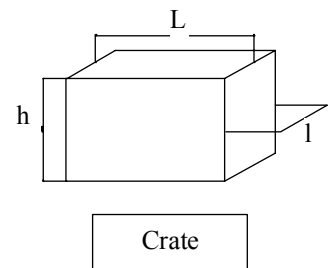

B PACK CONTAINER

N18

A PACK CONTAINER

N20

	A PACK					B PACK				
Liferaft Net weight	370 kg					250 kg				
Max. height of stowage	25 meters					25 meters				
Inflation Cylinder	2 x 27 liters					2 x 27 liters				
Painter line length	35 meters					35 meters				
Crate	L	l	h	V	W	L	l	H	V	W
L, l & h (mm), V (m ³), W (kg)	1600	1050	1130	1.90	439	1525	850	900	1.17	305

Towing force	2 knots	3 knots
Without Sea anchor	155 daN	210 daN
With Sea anchor	170 daN	225 daN

dimensions & weight +/- 5% (can be changed without prior notice)