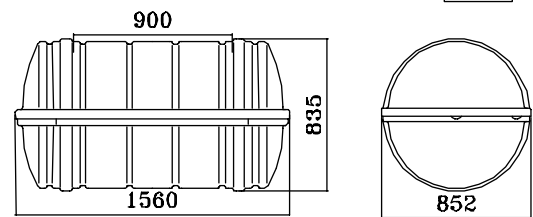

ZODIAC INTERNATIONAL
 2, Rue Maurice Mallet - 92130 ISSY Les MOULINEAUX
 France
 Fax : +33.1.41.23.23.98.
 Phone : +33.1.41.23.23.23
 E-mail : solassales@zodiac.com

BV-0062

**50 MAN THROW OVER BOARD SELF RIGHTING LIFERAFT
 SOLAS A AND B PACK**

B PACK CONTAINER

N18

A PACK CONTAINER

N20

	A PACK					B PACK				
Liferaft Net weight	370 kg					250 kg				
Max. height of stowage	25 meters					25 meters				
Inflation Cylinder	2 x 27 liters					2 x 27 liters				
Painter line length	35 meters					35 meters				
Crate	L	l	h	V	W	L	l	H	V	W
L, l & h (mm), V (m ³), W (kg)	1600	1050	1130	1.90	439	1525	850	900	1.17	305

Towing force	2 knots	3 knots
Without Sea anchor	155 daN	210 daN
With Sea anchor	170 daN	225 daN

dimensions & weight +/- 5% (can be changed without prior notice)