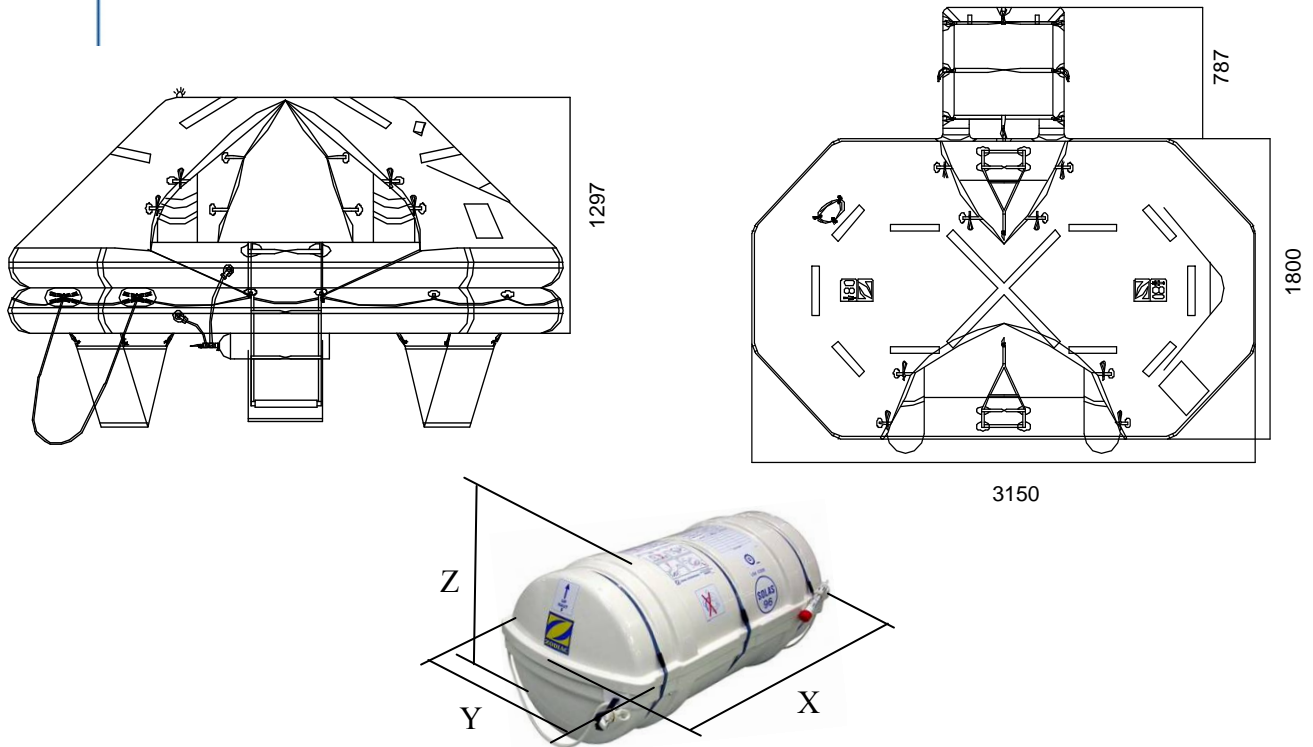

## ROUND CONTAINER 8 MAN THROW OVER BOARD SELF RIGHTING LIFERAFT SOLAS A & B PACK

### TECHNICAL INFORMATION

8 MAN	A PACK			B PACK		
<b>Container</b>	<b>N12</b>			<b>N12</b>		
<b>Dimensions</b>	X: 1160 mm X: 3' 9,67"	Y: 580 mm Y: 1' 10,84"	Z: 513 mm Z: 1' 8,2"	X: 1160 mm X: 3' 9,67"	Y: 580 mm Y: 1' 10,84"	Z: 513 mm Z: 1' 8,2"
<b>Liferaft Net Weight</b>	88 kg / 195 pounds			70 kg / 155 pounds		
<b>Max. height stowage</b>	25 m / 83'			25 m / 83'		
<b>Inflation Cylinder</b>	1 x 8 liter					
<b>Painter line length</b>	35 m / 115'					
 <b>Crate</b>	X: 1230 mm X: 4' 0,43"	Y: 620 mm Y: 2' 0,41"	Z: 650 mm Z: 2' 1,6"	X: 1230 mm X: 4' 0,43"	Y: 620 mm Y: 2' 0,41"	Z: 650 mm Z: 2' 1,6"
	110 kg / 243 pounds			92 kg / 203 pounds		
	0,496 m3 / 17,51 cubic foot			0,496 m3 / 17,51 cubic foot		
<b>Towing force</b>	<b>2 knots</b>			<b>3 knots</b>		
<b>Without sea anchor</b>	30 daN			60 daN		
<b>With sea anchor</b>	45 daN			113 daN		

<b>Approvals:</b>	<b>EC (MED)</b>
-------------------	-----------------

08 TO SR Zodiac 01122005 CIR.doc	Issue : 2	Date: 01/12/2005
----------------------------------	-----------	------------------

Dimensions and weight +/- 5%      Zodiac reserves the right to change specification without notice.  
For installation, add minimum +10mm for clearance to dimensions of the container.