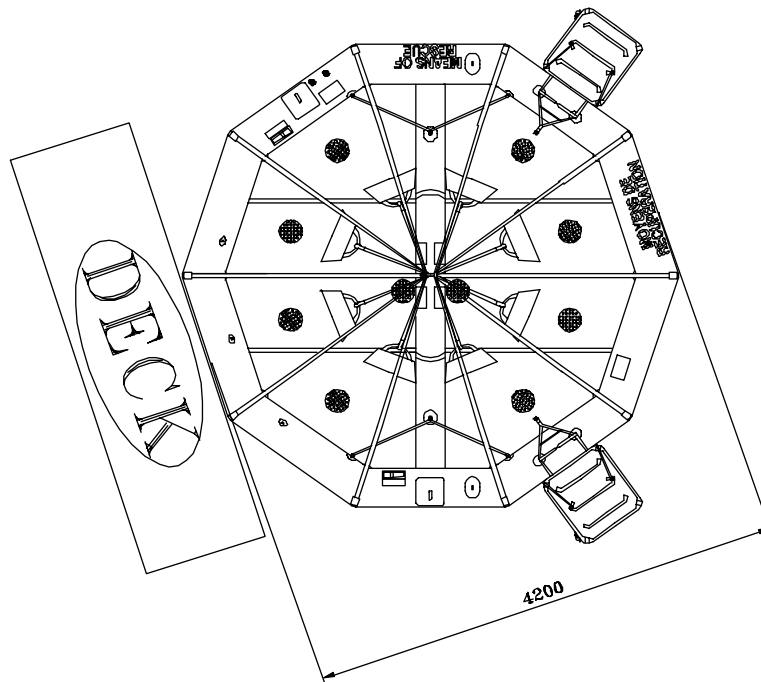

### 10 MAN MEANS OF RESCUE

623      CONTENEUR N°13

Technical figures	
Code of the M.O.R.	0081
Net Weight (kg)	119 kg
Height of storage max (m)	NA
Container	N°13
Lines fitted	2 bousing lines / 2 transhipment sheet lines 1 painter line / 1 holding shells line
Cylinder (l)	1 x 24 liters
Crate	L    l    h    V    W
L, l & h (mm), V (m³), W (kg)	1360    650    740    0.65    136