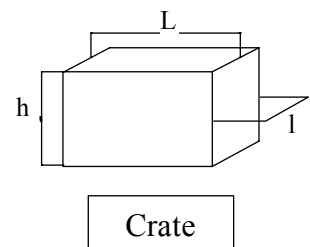

### 10 MAN MEANS OF RESCUE

623      CONTENEUR N°13

Technical figures	
Code of the M.O.R.	0081
Net Weight (kg)	119 kg
Height of storage max (m)	NA
Container	N°13
Lines fitted	2 bousing lines / 2 transhipment sheet lines 1 painter line / 1 holding shells line
Cylinder (l)	1 x 24 liters
Crate	L    l    h    V    W
L, l & h (mm), V (m³), W (kg)	1360    650    740    0.65    136