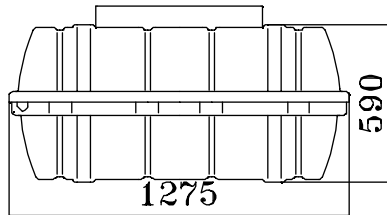

### 10 MAN MEANS OF RESCUE

623      CONTENEUR N°13

Technical figures	
Code of the M.O.R.	0081
Net Weight (kg)	119 kg
Height of storage max (m)	NA
Container	N°13
Lines fitted	2 bousing lines / 2 transhipment sheet lines 1 painter line / 1 holding shells line
Cylinder (l)	1 x 24 liters
Crate	L    l    h    V    W
L, l & h (mm), V (m³), W (kg)	1360    650    740    0.65    136