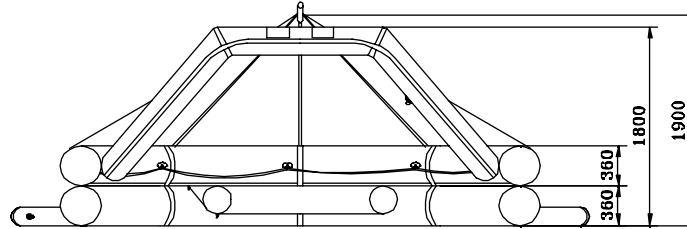

### 10 MAN MEANS OF RESCUE

623      CONTENEUR N°13

Technical figures	
Code of the M.O.R.	0081
Net Weight (kg)	119 kg
Height of storage max (m)	NA
Container	N°13
Lines fitted	2 bousing lines / 2 transhipment sheet lines 1 painter line / 1 holding shells line
Cylinder (l)	1 x 24 liters
Crate	L    l    h    V    W
L, l & h (mm), V (m³), W (kg)	1360    650    740    0.65    136