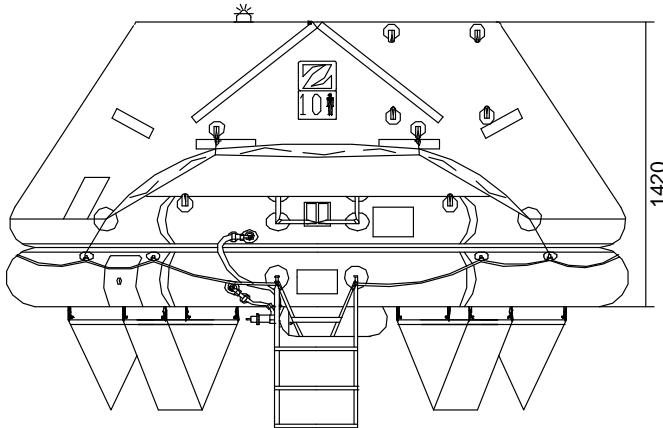

LOW PROFIL CONTAINER (LPC) 10 MAN THROW OVER BOARD LIFERAFT SOLAS A & B PACK

TECHNICAL INFORMATION

10 MAN	A PACK			B PACK		
Container	N135			N135		
Dimensions	X: 1088 mm X: 3' 6,84"	Y: 666 mm Y: 2' 2,23"	Z: 389 mm Z: 1' 3,32"	X: 1088 mm X: 3' 6,84"	Y: 666 mm Y: 2' 2,23"	Z: 389 mm Z: 1' 3,32"
Liferaft Net Weight	89 kg / 197 pounds			65 kg / 144 pounds		
Max. heigth stowage	18 m / 60'			18 m / 60'		
Inflation Cylinder	1 x 6,7 liter					
Painter line length	30 m / 99'					
 Crate	X: 1140 mm X: 3' 8,89"	Y: 700 mm Y: 2' 3,56"	Z: 410 mm Z: 1' 4,15"	X: 1140 mm X: 3' 8,89"	Y: 700 mm Y: 2' 3,56"	Z: 410 mm Z: 1' 4,15"
	94 kg / 208 pounds			70 kg / 155 pounds		
	0,328 m3 / 11,56 cubic foot			0,328 m3 / 11,56 cubic foot		
Towing force	2 knots			3 knots		
Without sea anchor	45 daN			73 daN		
With sea anchor	75 daN			110 daN		

Dimensions and weight +/- 5% Zodiac reserves the right to change specification without notice.
For installation, add minimum +10mm for clearance to dimensions of the container.