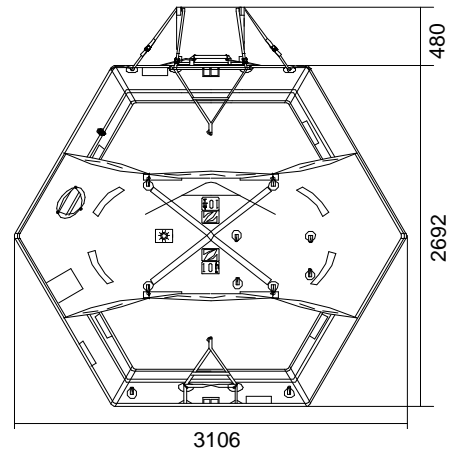

LOW PROFIL CONTAINER (LPC) 10 MAN THROW OVER BOARD LIFERAFT SOLAS A & B PACK

TECHNICAL INFORMATION

10 MAN	A PACK			B PACK		
Container	N135			N135		
Dimensions	X: 1088 mm X: 3' 6,84"	Y: 666 mm Y: 2' 2,23"	Z: 389 mm Z: 1' 3,32"	X: 1088 mm X: 3' 6,84"	Y: 666 mm Y: 2' 2,23"	Z: 389 mm Z: 1' 3,32"
Liferaft Net Weight	89 kg / 197 pounds			65 kg / 144 pounds		
Max. heigth stowage	18 m / 60'			18 m / 60'		
Inflation Cylinder	1 x 6,7 liter					
Painter line length	30 m / 99'					
 Crate	X: 1140 mm X: 3' 8,89"	Y: 700 mm Y: 2' 3,56"	Z: 410 mm Z: 1' 4,15"	X: 1140 mm X: 3' 8,89"	Y: 700 mm Y: 2' 3,56"	Z: 410 mm Z: 1' 4,15"
	94 kg / 208 pounds			70 kg / 155 pounds		
	0,328 m3 / 11,56 cubic foot			0,328 m3 / 11,56 cubic foot		
Towing force	2 knots			3 knots		
Without sea anchor	45 daN			73 daN		
With sea anchor	75 daN			110 daN		

Dimensions and weight +/- 5% Zodiac reserves the right to change specification without notice.
For installation, add minimum +10mm for clearance to dimensions of the container.