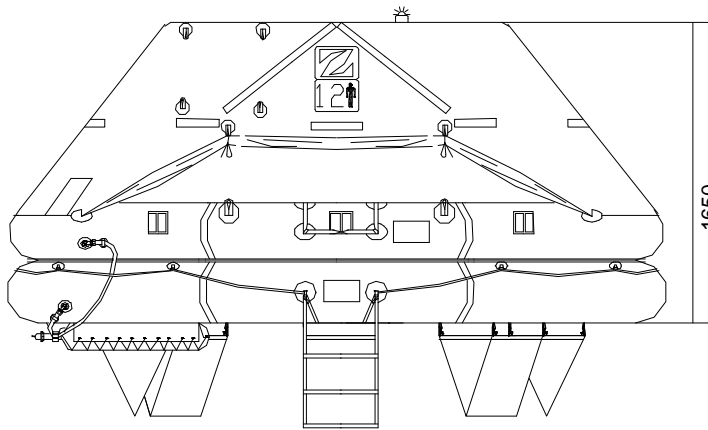

ZODIAC

MARINE SOLAS SECTOR

LOW PROFIL CONTAINER (LPC) 12 MAN THROW OVER BOARD LIFERAFT SOLAS A & B PACK

TECHNICAL INFORMATION

12 MAN	A PACK			B PACK		
Container	N136H			N136		
Dimensions	X: 1160 mm	Y: 730 mm	Z: 468 mm	X: 1160 mm	Y: 730 mm	Z: 408 mm
	X: 3' 9,67"	Y: 2' 4,75"	Z: 1' 6,43"	X: 3' 9,67"	Y: 2' 4,75"	Z: 1' 4,07"
Liferaft Net Weight	118 kg / 261 pounds			85 kg / 188 pounds		
Max. height stowage	18 m / 60'			18 m / 60'		
Inflation Cylinder	1 x 15 liter					
Painter line length	30 m / 99'					

 Crate	X: 1200 mm	Y: 760 mm	Z: 490 mm	X: 1200 mm	Y: 760 mm	Z: 430 mm
	X: 3' 11,25"	Y: 2' 5,93"	Z: 1' 7,3"	X: 3' 11,25"	Y: 2' 5,93"	Z: 1' 4,93"
	124 kg / 274 pounds			91 kg / 201 pounds		
	0,447 m3 / 15,78 cubic foot			0,393 m3 / 13,85 cubic foot		

Towing force	2 knots	3 knots
Without sea anchor	61 daN	88 daN
With sea anchor	66 daN	105 daN

Approvals: EC (MED) / USCG / TC

12TO-LPC 136&136H Zodiac 23032006 ML Issue : 3 Date: 23/03/2006

Dimensions and weight +/- 5% Zodiac reserves the right to change specification without notice.
For installation, add minimum +10mm for clearance to dimensions of the container.