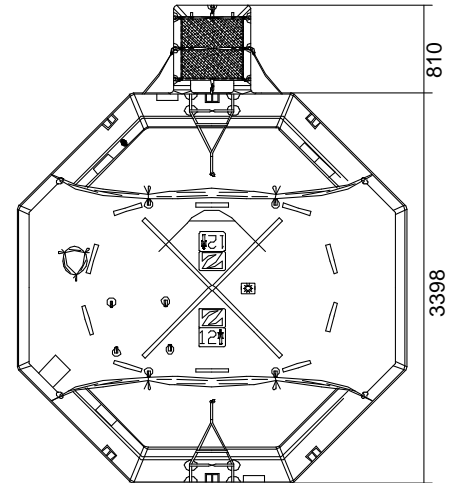

ZODIAC

MARINE SOLAS SECTOR

LOW PROFIL CONTAINER (LPC) 12 MAN THROW OVER BOARD LIFERAFT SOLAS A & B PACK

TECHNICAL INFORMATION

12 MAN	A PACK			B PACK		
Container	N136H			N136		
Dimensions	X: 1160 mm	Y: 730 mm	Z: 468 mm	X: 1160 mm	Y: 730 mm	Z: 408 mm
	X: 3' 9,67"	Y: 2' 4,75"	Z: 1' 6,43"	X: 3' 9,67"	Y: 2' 4,75"	Z: 1' 4,07"
Liferaft Net Weight	118 kg / 261 pounds			85 kg / 188 pounds		
Max. height stowage	18 m / 60'			18 m / 60'		
Inflation Cylinder	1 x 15 liter					
Painter line length	30 m / 99'					

 Crate	X: 1200 mm	Y: 760 mm	Z: 490 mm	X: 1200 mm	Y: 760 mm	Z: 430 mm
	X: 3' 11,25"	Y: 2' 5,93"	Z: 1' 7,3"	X: 3' 11,25"	Y: 2' 5,93"	Z: 1' 4,93"
	124 kg / 274 pounds			91 kg / 201 pounds		
	0,447 m3 / 15,78 cubic foot			0,393 m3 / 13,85 cubic foot		

Towing force	2 knots	3 knots
Without sea anchor	61 daN	88 daN
With sea anchor	66 daN	105 daN

Approvals: EC (MED) / USCG / TC

12TO-LPC 136&136H Zodiac 23032006 ML Issue : 3 Date: 23/03/2006

Dimensions and weight +/- 5% Zodiac reserves the right to change specification without notice.
For installation, add minimum +10mm for clearance to dimensions of the container.