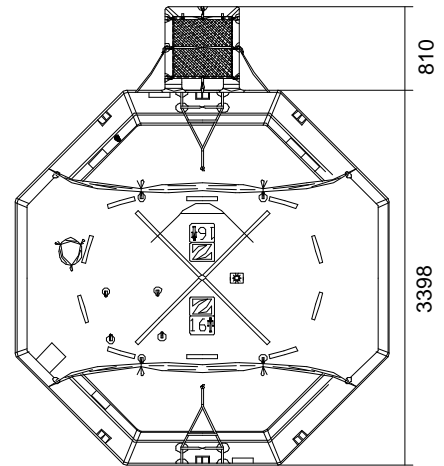

ZODIAC

MARINE SOLAS SECTOR

LOW PROFIL CONTAINER (LPC) 16 MAN THROW OVER BOARD LIFERAFT SOLAS A & B PACK

TECHNICAL INFORMATION

16 MAN	A PACK			B PACK		
Container	N136H			N136		
Dimensions	X: 1160 mm X: 3' 9,67"	Y: 730 mm Y: 2' 4,75"	Z: 468 mm Z: 1' 6,43"	X: 1160 mm X: 3' 9,67"	Y: 730 mm Y: 2' 4,75"	Z: 408 mm Z: 1' 4,07"
Liferaft Net Weight	126 kg / 278 pounds			87 kg / 192 pounds		
Max. heigth stowage	18 m / 60'			18 m / 60'		
Inflation Cylinder	1 x 15 liter					
Painter line length	30 m / 99'					
 Crate	X: 1200 mm X: 3' 11,25"	Y: 760 mm Y: 2' 5,93"	Z: 490 mm Z: 1' 7,3"	X: 1200 mm X: 3' 11,25"	Y: 760 mm Y: 2' 5,93"	Z: 430 mm Z: 1' 4,93"
	132 kg / 292 pounds			93 kg / 206 pounds		
	0,447 m3 / 15,78 cubic foot			0,393 m3 / 13,85 cubic foot		
Towing force	2 knots			3 knots		
Without sea anchor	61 daN			88 daN		
With sea anchor	66 daN			105 daN		

Dimensions and weight +/- 5% Zodiac reserves the right to change specification without notice.
For installation, add minimum +10mm for clearance to dimensions of the container.