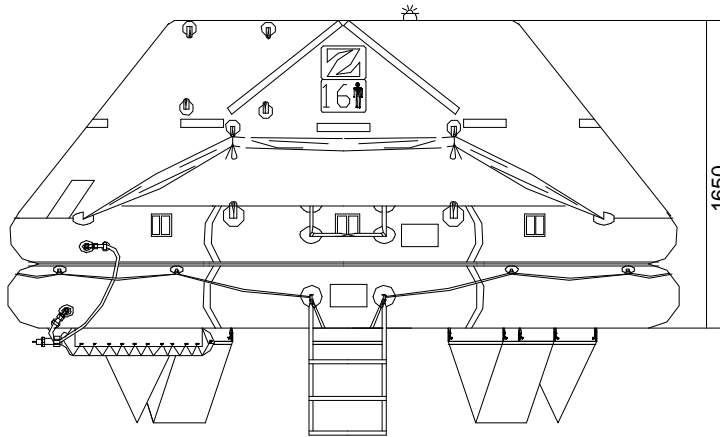

ZODIAC

MARINE SOLAS SECTOR

LOW PROFIL CONTAINER (LPC) 16 MAN THROW OVER BOARD LIFERAFT SOLAS A & B PACK

TECHNICAL INFORMATION

16 MAN	A PACK			B PACK		
Container	N136H			N136		
Dimensions	X: 1160 mm X: 3' 9,67"	Y: 730 mm Y: 2' 4,75"	Z: 468 mm Z: 1' 6,43"	X: 1160 mm X: 3' 9,67"	Y: 730 mm Y: 2' 4,75"	Z: 408 mm Z: 1' 4,07"
Liferaft Net Weight	126 kg / 278 pounds			87 kg / 192 pounds		
Max. heigth stowage	18 m / 60'			18 m / 60'		
Inflation Cylinder	1 x 15 liter					
Painter line length	30 m / 99'					
 Crate	X: 1200 mm X: 3' 11,25"	Y: 760 mm Y: 2' 5,93"	Z: 490 mm Z: 1' 7,3"	X: 1200 mm X: 3' 11,25"	Y: 760 mm Y: 2' 5,93"	Z: 430 mm Z: 1' 4,93"
	132 kg / 292 pounds			93 kg / 206 pounds		
	0,447 m3 / 15,78 cubic foot			0,393 m3 / 13,85 cubic foot		
Towing force	2 knots			3 knots		
Without sea anchor	61 daN			88 daN		
With sea anchor	66 daN			105 daN		

Dimensions and weight +/- 5% Zodiac reserves the right to change specification without notice.
For installation, add minimum +10mm for clearance to dimensions of the container.