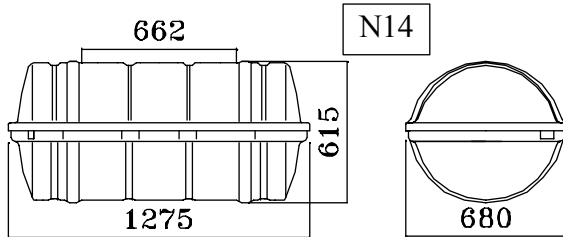

A PACK CONTAINER

B PACK CONTAINER

	A PACK					B PACK				
	Liferaft Net weight	128 kg					90 kg			
Max. height of stowage	25 meters	36 meters	25 meters	36 meters		25 meters	36 meters	25 meters	36 meters	
Painter line length	35 meters	50 meters	35 meters	50 meters		35 meters	50 meters	35 meters	50 meters	
Inflation Cylinder	1 x 15 liters					1 x 15 liters				
Bowsing line length	none					none				
Crate	L	l	h	V	W	L	l	H	V	W
L, l & h (mm), V (m ³), W (kg)	1360	720	770	0.75	159	1360	650	740	0.65	117

Towing force	2 knots	3 knots
Without Sea anchor	60 daN	90 daN
With Sea anchor	65 daN	105 daN