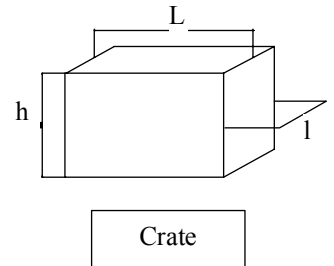

A PACK CONTAINER

B PACK CONTAINER

	A PACK					B PACK				
	Liferaft Net weight	128 kg					90 kg			
Max. height of stowage	25 meters	36 meters	25 meters	36 meters		25 meters	36 meters	25 meters	36 meters	
Painter line length	35 meters	50 meters	35 meters	50 meters		35 meters	50 meters	35 meters	50 meters	
Inflation Cylinder	1 x 15 liters					1 x 15 liters				
Bowsing line length	none					none				
Crate	L	l	h	V	W	L	l	H	V	W
L, l & h (mm), V (m ³), W (kg)	1360	720	770	0.75	159	1360	650	740	0.65	117