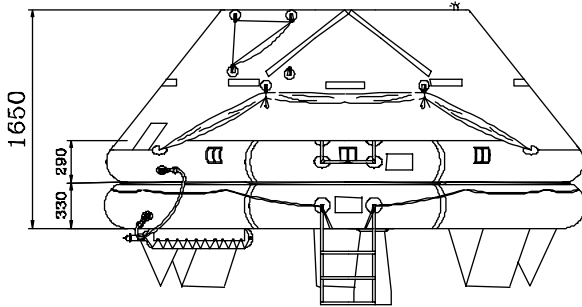

A PACK CONTAINER

B PACK CONTAINER

	A PACK					B PACK				
	Liferaft Net weight	128 kg					90 kg			
Max. height of stowage	25 meters	36 meters	25 meters	36 meters		25 meters	36 meters	25 meters	36 meters	
Painter line length	35 meters	50 meters	35 meters	50 meters		35 meters	50 meters	35 meters	50 meters	
Inflation Cylinder	1 x 15 liters					1 x 15 liters				
Bowsing line length	none					none				
Crate	L	l	h	V	W	L	l	H	V	W
L, l & h (mm), V (m ³), W (kg)	1360	720	770	0.75	159	1360	650	740	0.65	117