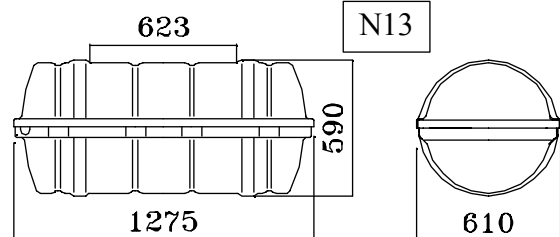

A PACK CONTAINER

B PACK CONTAINER

	A PACK					B PACK				
	Liferaft Net weight	128 kg					90 kg			
Max. height of stowage	25 meters	36 meters	25 meters	36 meters		25 meters	36 meters	25 meters	36 meters	
Painter line length	35 meters	50 meters	35 meters	50 meters		35 meters	50 meters	35 meters	50 meters	
Inflation Cylinder	1 x 15 liters					1 x 15 liters				
Bowsing line length	none					none				
Crate	L	l	h	V	W	L	l	H	V	W
L, l & h (mm), V (m ³), W (kg)	1360	720	770	0.75	159	1360	650	740	0.65	117

Towing force	2 knots	3 knots
Without Sea anchor	60 daN	90 daN
With Sea anchor	65 daN	105 daN