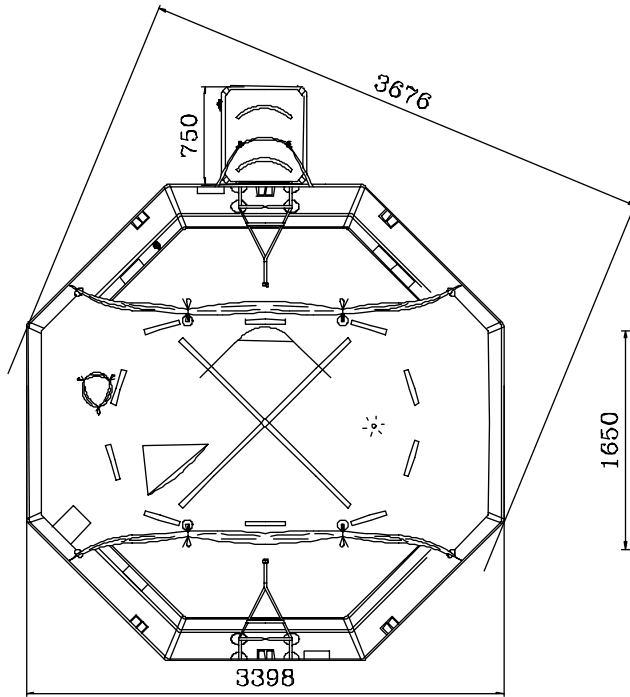

A PACK CONTAINER

B PACK CONTAINER

	A PACK					B PACK				
	Liferaft Net weight	128 kg					90 kg			
Max. height of stowage	25 meters	36 meters	25 meters	36 meters		25 meters	36 meters	25 meters	36 meters	
Painter line length	35 meters	50 meters	35 meters	50 meters		35 meters	50 meters	35 meters	50 meters	
Inflation Cylinder	1 x 15 liters					1 x 15 liters				
Bowsing line length	none					none				
Crate	L	l	h	V	W	L	l	H	V	W
L, l & h (mm), V (m ³), W (kg)	1360	720	770	0.75	159	1360	650	740	0.65	117

Towing force	2 knots	3 knots
Without Sea anchor	60 daN	90 daN
With Sea anchor	65 daN	105 daN