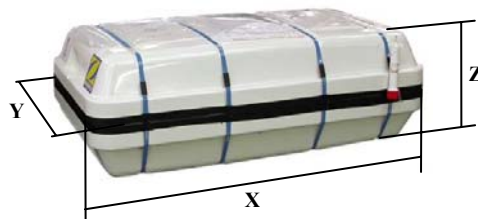

XTREM 16 MAN THROW OVER BOARD LIFERAFT SOLAS A & B PACK

TECHNICAL INFORMATION

16 MAN	A PACK			B PACK		
Container	N140H			N140		
Dimensions	X: 1100 mm X: 3' 7,31"	Y: 650 mm Y: 2' 1,6"	Z: 370 mm Z: 1' 2,57"	X: 1100 mm X: 3' 7,31"	Y: 650 mm Y: 2' 1,6"	Z: 340 mm Z: 1' 1,39"
Liferaft Net Weight	122 kg / 269 pounds			86 kg / 190 pounds		
Max. height stowage	18 m / 60'			18 m / 60'		
Inflation Cylinder	1 x 15 liter					
Painter line length	30 m / 99'					

<p>Crate</p>	X: 1140 mm X: 3' 8,89"	Y: 700 mm Y: 2' 3,56"	Z: 410 mm Z: 1' 4,15"	X: 1140 mm X: 3' 8,89"	Y: 700 mm Y: 2' 3,56"	Z: 360 mm Z: 1' 2,18"
	127 kg / 280 pounds			91 kg / 201 pounds		
	0,328 m3 / 11,56 cubic foot			0,288 m3 / 10,15 cubic foot		