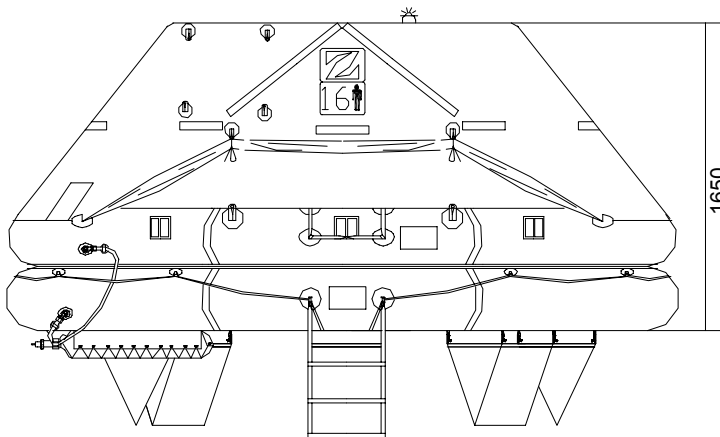

XTREM 16 MAN THROW OVER BOARD LIFERAFT SOLAS A & B PACK

TECHNICAL INFORMATION

16 MAN	A PACK			B PACK		
Container	N140H			N140		
Dimensions	X: 1100 mm X: 3' 7,31"	Y: 650 mm Y: 2' 1,6"	Z: 370 mm Z: 1' 2,57"	X: 1100 mm X: 3' 7,31"	Y: 650 mm Y: 2' 1,6"	Z: 340 mm Z: 1' 1,39"
Liferaft Net Weight	122 kg / 269 pounds			86 kg / 190 pounds		
Max. height stowage	18 m / 60'			18 m / 60'		
Inflation Cylinder	1 x 15 liter					
Painter line length	30 m / 99'					

<p>Crate</p>	X: 1140 mm X: 3' 8,89"	Y: 700 mm Y: 2' 3,56"	Z: 410 mm Z: 1' 4,15"	X: 1140 mm X: 3' 8,89"	Y: 700 mm Y: 2' 3,56"	Z: 360 mm Z: 1' 2,18"
	127 kg / 280 pounds			91 kg / 201 pounds		
	0,328 m3 / 11,56 cubic foot			0,288 m3 / 10,15 cubic foot		

Dimensions and weight +/- 5% Zodiac reserves the right to change specification without notice.
For installation, add minimum +10mm for clearance to dimensions of the container.