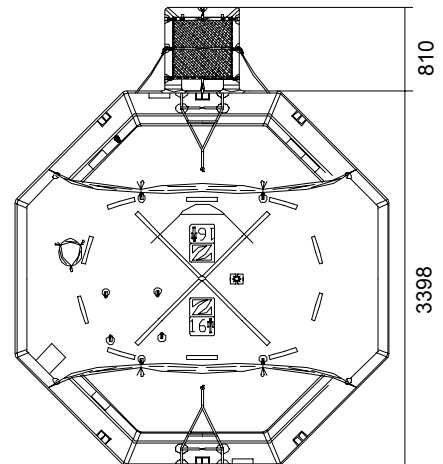

XTREM 16 MAN THROW OVER BOARD LIFERAFT SOLAS A & B PACK

TECHNICAL INFORMATION

16 MAN	A PACK			B PACK		
Container	N140H			N140		
Dimensions	X: 1100 mm X: 3' 7,31"	Y: 650 mm Y: 2' 1,6"	Z: 370 mm Z: 1' 2,57"	X: 1100 mm X: 3' 7,31"	Y: 650 mm Y: 2' 1,6"	Z: 340 mm Z: 1' 1,39"
Liferaft Net Weight	122 kg / 269 pounds			86 kg / 190 pounds		
Max. height stowage	18 m / 60'			18 m / 60'		
Inflation Cylinder	1 x 15 liter					
Painter line length	30 m / 99'					

<p>Crate</p>	X: 1140 mm X: 3' 8,89"	Y: 700 mm Y: 2' 3,56"	Z: 410 mm Z: 1' 4,15"	X: 1140 mm X: 3' 8,89"	Y: 700 mm Y: 2' 3,56"	Z: 360 mm Z: 1' 2,18"
	127 kg / 280 pounds			91 kg / 201 pounds		
	0,328 m3 / 11,56 cubic foot			0,288 m3 / 10,15 cubic foot		

Dimensions and weight +/- 5% Zodiac reserves the right to change specification without notice.
For installation, add minimum +10mm for clearance to dimensions of the container.