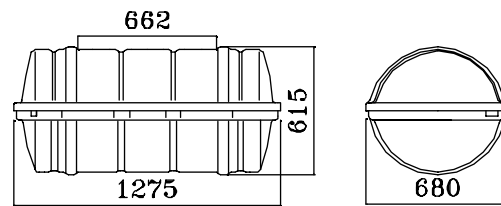

A PACK CONTAINER

B PACK CONTAINER

N15

N14

	A PACK					B PACK				
Liferaft Net weight	149 kg					98 kg				
Max. height of stowage	25 meters	36 meters	25 meters	36 meters		25 meters	36 meters	25 meters	36 meters	
Painter line length	35 meters	50 meters	35 meters	50 meters		35 meters	50 meters	35 meters	50 meters	
Inflation Cylinder	1 x 15 liters					1 x 15 liters				
Bowsing line length	none					none				
Crate	L	l	h	V	W	L	l	H	V	W
L, l & h (mm), V (m ³), W (kg)	1360	840	900	1.03	184	1360	720	770	0.75	129

Towing force	2 knots	3 knots
Without Sea anchor	85 daN	100 daN
With Sea anchor	90 daN	140 daN

dimensions & weight +/- 5% (can be changed without prior notice)