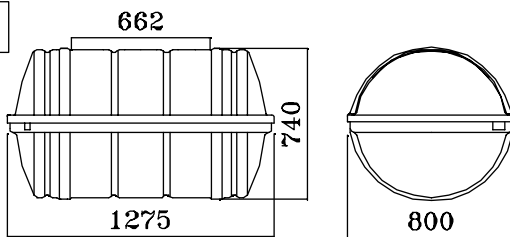

A PACK CONTAINER

B PACK CONTAINER

N15

N14

	A PACK					B PACK				
Liferaft Net weight	149 kg					98 kg				
Max. height of stowage	25 meters	36 meters	25 meters	36 meters		25 meters	36 meters	25 meters	36 meters	
Painter line length	35 meters	50 meters	35 meters	50 meters		35 meters	50 meters	35 meters	50 meters	
Inflation Cylinder	1 x 15 liters					1 x 15 liters				
Bowsing line length	none					none				
Crate	L	l	h	V	W	L	l	H	V	W
L, l & h (mm), V (m ³), W (kg)	1360	840	900	1.03	184	1360	720	770	0.75	129

Towing force	2 knots	3 knots
Without Sea anchor	85 daN	100 daN
With Sea anchor	90 daN	140 daN

dimensions & weight +/- 5% (can be changed without prior notice)