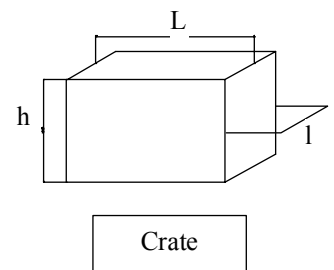

A PACK CONTAINER

B PACK CONTAINER

N15

N14

	A PACK					B PACK				
Liferaft Net weight	149 kg					98 kg				
Max. height of stowage	25 meters	36 meters	25 meters	36 meters		25 meters	36 meters	25 meters	36 meters	
Painter line length	35 meters	50 meters	35 meters	50 meters		35 meters	50 meters	35 meters	50 meters	
Inflation Cylinder	1 x 15 liters					1 x 15 liters				
Bowsing line length	none					none				
Crate	L	l	h	V	W	L	l	H	V	W
L, l & h (mm), V (m ³), W (kg)	1360	840	900	1.03	184	1360	720	770	0.75	129

Towing force	2 knots	3 knots
Without Sea anchor	85 daN	100 daN
With Sea anchor	90 daN	140 daN

dimensions & weight +/- 5% (can be changed without prior notice)