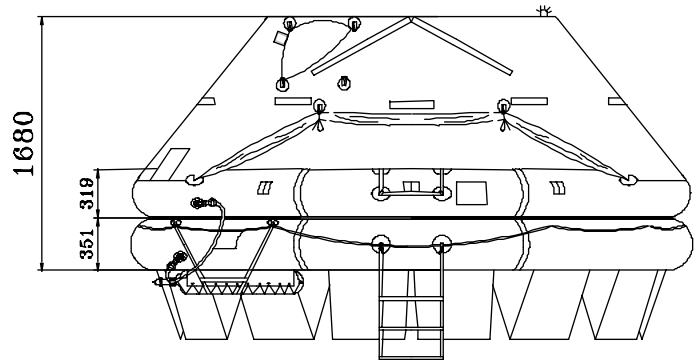

A PACK CONTAINER

B PACK CONTAINER

N15

N14

	A PACK					B PACK				
Liferaft Net weight	149 kg					98 kg				
Max. height of stowage	25 meters	36 meters	25 meters	36 meters		25 meters	36 meters	25 meters	36 meters	
Painter line length	35 meters	50 meters	35 meters	50 meters		35 meters	50 meters	35 meters	50 meters	
Inflation Cylinder	1 x 15 liters					1 x 15 liters				
Bowsing line length	none					none				
Crate	L	l	h	V	W	L	l	H	V	W
L, l & h (mm), V (m ³), W (kg)	1360	840	900	1.03	184	1360	720	770	0.75	129

Towing force	2 knots	3 knots
Without Sea anchor	85 daN	100 daN
With Sea anchor	90 daN	140 daN

dimensions & weight +/- 5% (can be changed without prior notice)