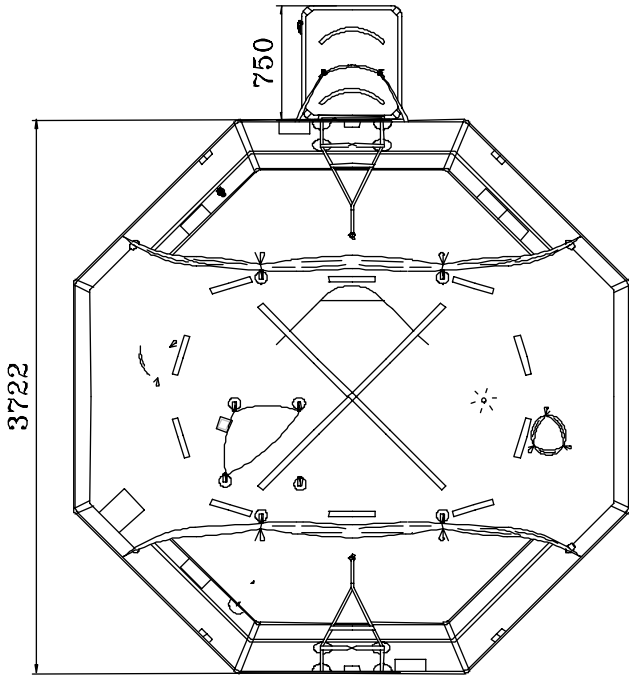

A PACK CONTAINER

B PACK CONTAINER

N15

N14

	A PACK					B PACK				
Liferaft Net weight	149 kg					98 kg				
Max. height of stowage	25 meters	36 meters	25 meters	36 meters		25 meters	36 meters	25 meters	36 meters	
Painter line length	35 meters	50 meters	35 meters	50 meters		35 meters	50 meters	35 meters	50 meters	
Inflation Cylinder	1 x 15 liters					1 x 15 liters				
Bowsing line length	none					none				
Crate	L	l	h	V	W	L	l	H	V	W
L, l & h (mm), V (m ³), W (kg)	1360	840	900	1.03	184	1360	720	770	0.75	129

Towing force	2 knots	3 knots
Without Sea anchor	85 daN	100 daN
With Sea anchor	90 daN	140 daN

dimensions & weight +/- 5% (can be changed without prior notice)