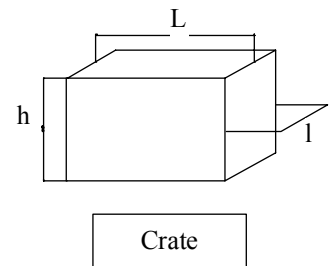

**A PACK CONTAINER**

**B PACK CONTAINER**

N15GM

662

N14

662

	A PACK					B PACK				
Liferaft Net weight	173 kg					116 kg				
Max. height of stowage	25 meters	36 meters	25 meters	36 meters		25 meters	36 meters	25 meters	36 meters	
Painter line length	35 meters	50 meters	35 meters	50 meters		35 meters	50 meters	35 meters	50 meters	
Inflation Cylinder	1 x 20 liters					1 x 20 liters				
Bowsing line length	none					none				
Crate	L	l	h	V	W	L	l	H	V	W
L, l & h (mm), V (m <sup>3</sup> ), W (kg)	1360	840	900	1.03	208	1360	720	770	0.75	147

Towing force	2 knots	3 knots
Without Sea anchor	55 daN	190 daN
With Sea anchor	60 daN	220 daN

dimensions & weight +/- 5% (can be changed without prior notice)