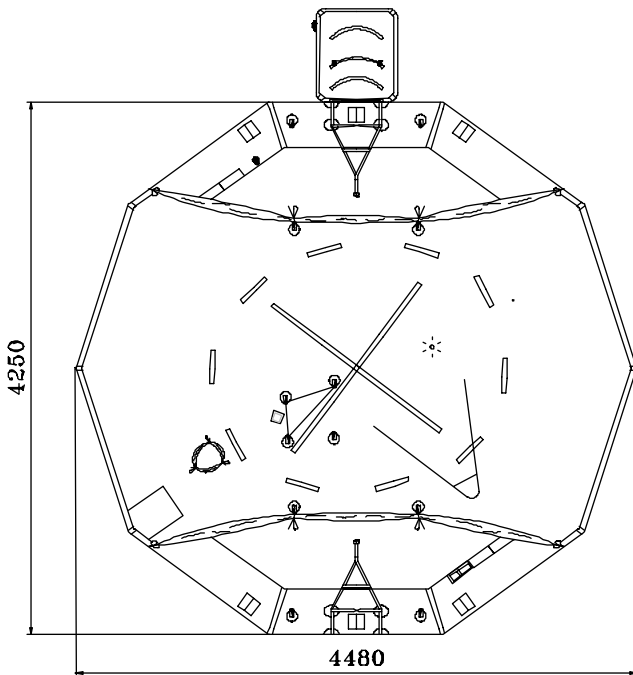

**ZODIAC INTERNATIONAL**  
 2, Rue Maurice Mallet - 92130 ISSY Les MOULINEAUX  
 France  
 Fax : +33.1.41.23.23.98.  
 Phone : +33.1.41.23.23.23  
 E-mail : solassales@zodiac.com

BV-0062

**25 MAN THROW OVER BOARD LIFERAFT  
 SOLAS A & B PACK**

**A PACK CONTAINER**

**B PACK CONTAINER**

N15GM

662

N14

662

	A PACK					B PACK				
Liferaft Net weight	173 kg					116 kg				
Max. height of stowage	25 meters	36 meters	25 meters	36 meters		25 meters	36 meters	25 meters	36 meters	
Painter line length	35 meters	50 meters	35 meters	50 meters		35 meters	50 meters	35 meters	50 meters	
Inflation Cylinder	1 x 20 liters					1 x 20 liters				
Bowsing line length	none					none				
Crate	L	l	h	V	W	L	l	H	V	W
L, l & h (mm), V (m <sup>3</sup> ), W (kg)	1360	840	900	1.03	208	1360	720	770	0.75	147

Towing force	2 knots	3 knots
Without Sea anchor	55 daN	190 daN
With Sea anchor	60 daN	220 daN

dimensions & weight +/- 5% (can be changed without prior notice)