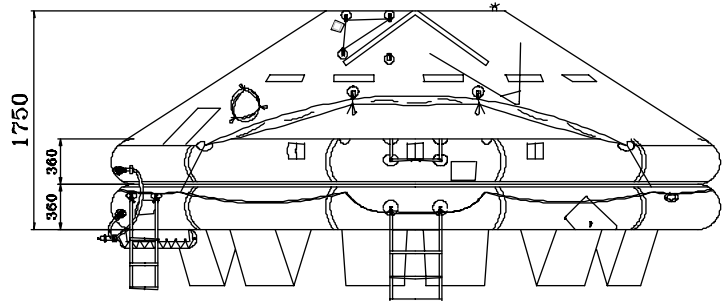

**A PACK CONTAINER**

**B PACK CONTAINER**

N15GM

662

N14

662

	A PACK					B PACK				
Liferaft Net weight	173 kg					116 kg				
Max. height of stowage	25 meters	36 meters	25 meters	36 meters		25 meters	36 meters	25 meters	36 meters	
Painter line length	35 meters	50 meters	35 meters	50 meters		35 meters	50 meters	35 meters	50 meters	
Inflation Cylinder	1 x 20 liters					1 x 20 liters				
Bowsing line length	none					none				
Crate	L	l	h	V	W	L	l	H	V	W
L, l & h (mm), V (m <sup>3</sup> ), W (kg)	1360	840	900	1.03	208	1360	720	770	0.75	147

Towing force	2 knots	3 knots
Without Sea anchor	55 daN	190 daN
With Sea anchor	60 daN	220 daN

dimensions & weight +/- 5% (can be changed without prior notice)