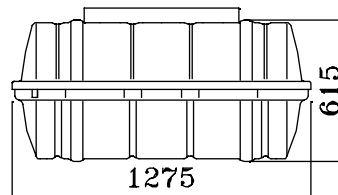

**A PACK CONTAINER**

**B PACK CONTAINER**

N15GM

662

N14

662

	A PACK					B PACK				
Liferaft Net weight	173 kg					116 kg				
Max. height of stowage	25 meters	36 meters	25 meters	36 meters		25 meters	36 meters	25 meters	36 meters	
Painter line length	35 meters	50 meters	35 meters	50 meters		35 meters	50 meters	35 meters	50 meters	
Inflation Cylinder	1 x 20 liters					1 x 20 liters				
Bowsing line length	none					none				
Crate	L	l	h	V	W	L	l	H	V	W
L, l & h (mm), V (m <sup>3</sup> ), W (kg)	1360	840	900	1.03	208	1360	720	770	0.75	147

Towing force	2 knots	3 knots
Without Sea anchor	55 daN	190 daN
With Sea anchor	60 daN	220 daN

dimensions & weight +/- 5% (can be changed without prior notice)