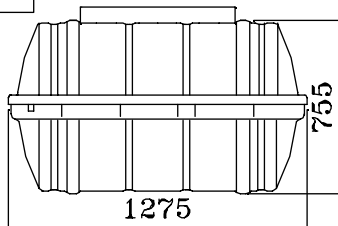

**A PACK CONTAINER**

**B PACK CONTAINER**

N15GM

662

N14

662

	A PACK					B PACK				
Liferaft Net weight	173 kg					116 kg				
Max. height of stowage	25 meters	36 meters	25 meters	36 meters		25 meters	36 meters	25 meters	36 meters	
Painter line length	35 meters	50 meters	35 meters	50 meters		35 meters	50 meters	35 meters	50 meters	
Inflation Cylinder	1 x 20 liters					1 x 20 liters				
Bowsing line length	none					none				
Crate	L	l	h	V	W	L	l	H	V	W
L, l & h (mm), V (m <sup>3</sup> ), W (kg)	1360	840	900	1.03	208	1360	720	770	0.75	147

Towing force	2 knots	3 knots
Without Sea anchor	55 daN	190 daN
With Sea anchor	60 daN	220 daN

dimensions & weight +/- 5% (can be changed without prior notice)