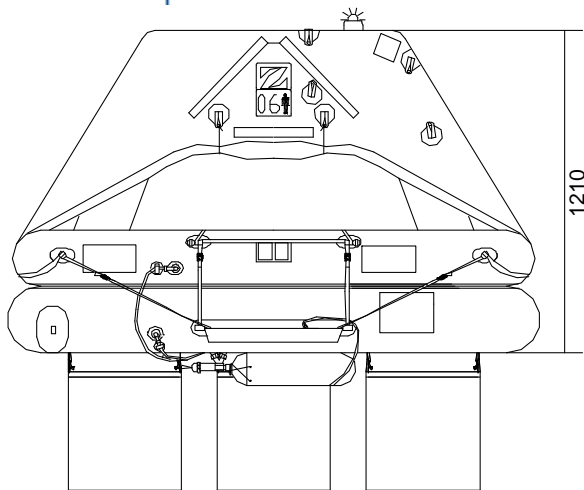

## LOW PROFIL CONTAINER (LPC) 6 MAN THROW OVER BOARD LIFERAFT SOLAS A & B PACK

### TECHNICAL INFORMATION

6 MAN	A PACK			B PACK		
<b>Container</b>	<b>N134</b>			<b>N133</b>		
<b>Dimensions</b>	X: 965 mm X: 3' 2"	Y: 596 mm Y: 1' 11,47"	Z: 380 mm Z: 1' 2,97"	X: 924 mm X: 3' 0,38"	Y: 574 mm Y: 1' 10,6"	Z: 359 mm Z: 1' 2,14"
<b>Liferaft Net Weight</b>	66 kg / 146 pounds			51 kg / 113 pounds		
<b>Max. heigth stowage</b>	18 m / 60'			18 m / 60'		
<b>Inflation Cylinder</b>	1 x 4 liter					
<b>Painter line length</b>	30 m / 99'					
 Crate	X: 1020 mm X: 3' 4,16"	Y: 630 mm Y: 2' 0,81"	Z: 400 mm Z: 1' 3,75"	X: 980 mm X: 3' 2,59"	Y: 600 mm Y: 1' 11,63"	Z: 400 mm Z: 1' 3,75"
	70 kg / 155 pounds			54 kg / 120 pounds		
	0,258 m3 / 9,08 cubic foot			0,236 m3 / 8,31 cubic foot		
<b>Towing force</b>	<b>2 knots</b>			<b>3 knots</b>		
Without sea anchor	35 daN			60 daN		
With sea anchor	48 daN			90 daN		

Approvals:

EC (MED) / USCG / TC

06TO-LPC 133&134 Zodiac 23032006 ML

Issue : 3

Date: 23/03/2006

Dimensions and weight +/- 5%

Zodiac reserves the right to change specification without notice.

For installation, add minimum +10mm for clearance to dimensions of the container.