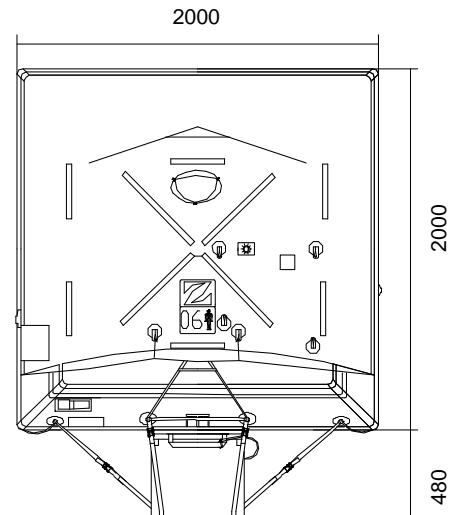

## LOW PROFIL CONTAINER (LPC) 6 MAN THROW OVER BOARD LIFERAFT SOLAS A & B PACK

### TECHNICAL INFORMATION

6 MAN	A PACK			B PACK		
<b>Container</b>	<b>N134</b>			<b>N133</b>		
<b>Dimensions</b>	X: 965 mm X: 3' 2"	Y: 596 mm Y: 1' 11,47"	Z: 380 mm Z: 1' 2,97"	X: 924 mm X: 3' 0,38"	Y: 574 mm Y: 1' 10,6"	Z: 359 mm Z: 1' 2,14"
<b>Liferaft Net Weight</b>	66 kg / 146 pounds			51 kg / 113 pounds		
<b>Max. heigth stowage</b>	18 m / 60'			18 m / 60'		
<b>Inflation Cylinder</b>	1 x 4 liter					
<b>Painter line length</b>	30 m / 99'					
 Crate	X: 1020 mm X: 3' 4,16"	Y: 630 mm Y: 2' 0,81"	Z: 400 mm Z: 1' 3,75"	X: 980 mm X: 3' 2,59"	Y: 600 mm Y: 1' 11,63"	Z: 400 mm Z: 1' 3,75"
	70 kg / 155 pounds			54 kg / 120 pounds		
	0,258 m3 / 9,08 cubic foot			0,236 m3 / 8,31 cubic foot		
<b>Towing force</b>	<b>2 knots</b>			<b>3 knots</b>		
Without sea anchor	35 daN			60 daN		
With sea anchor	48 daN			90 daN		

Approvals:

EC (MED) / USCG / TC

06TO-LPC 133&134 Zodiac 23032006 ML

Issue : 3

Date: 23/03/2006

Dimensions and weight +/- 5%

Zodiac reserves the right to change specification without notice.

For installation, add minimum +10mm for clearance to dimensions of the container.