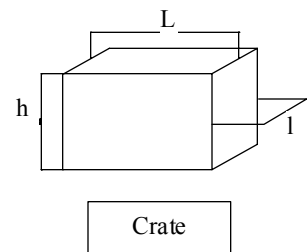

A&B PACK CONTAINER

	A PACK					B PACK				
Liferaft Net weight	66 kg					54 kg				
Max. height of stowage	25 meters		36 meters			25 meters		36 meters		
Painter line length	35 meters		50 meters			35 meters		50 meters		
Inflation Cylinder	1 x 4 liters					1 x 4 liters				
Bowsing line length	none					none				
Crate	L	l	h	V	W	L	l	H	V	W
L, l & h (mm), V (m ³), W (kg)	1250	620	700	0.55	88	1250	620	700	0.55	76

Towing force	2 knots	3 knots
Without Sea anchor	50 daN	60 daN
With Sea anchor	50 daN	90 daN

dimensions & weight +/- 5% (can be changed without prior notice)