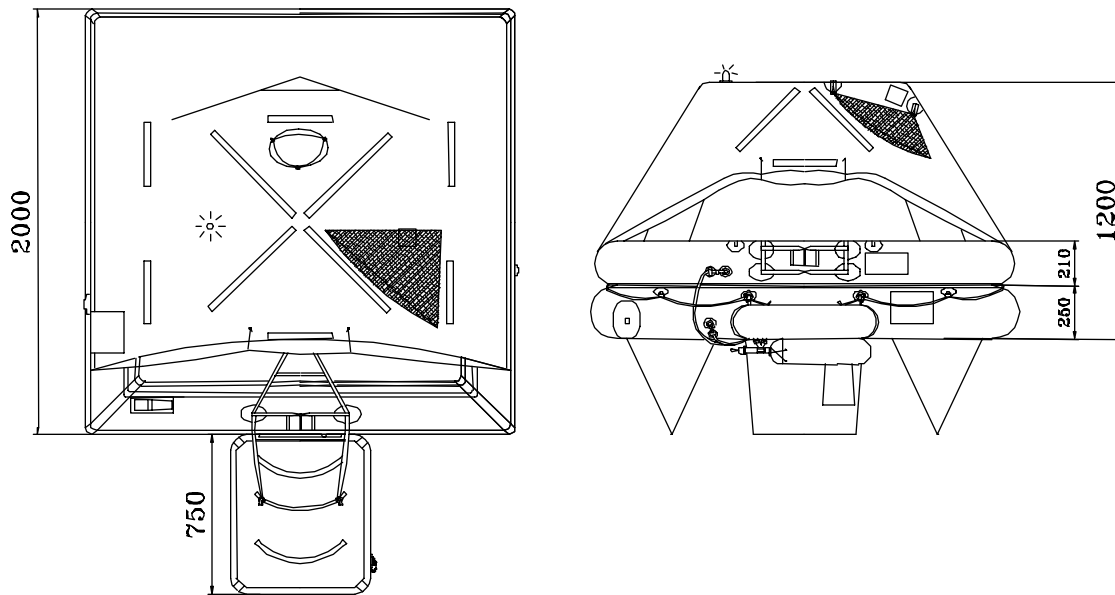

A&B PACK CONTAINER

	A PACK					B PACK				
Liferaft Net weight	66 kg					54 kg				
Max. height of stowage	25 meters		36 meters			25 meters		36 meters		
Painter line length	35 meters		50 meters			35 meters		50 meters		
Inflation Cylinder	1 x 4 liters					1 x 4 liters				
Bowsing line length	none					none				
Crate	L	l	h	V	W	L	l	H	V	W
L, l & h (mm), V (m ³), W (kg)	1250	620	700	0.55	88	1250	620	700	0.55	76

Towing force	2 knots	3 knots
Without Sea anchor	50 daN	60 daN
With Sea anchor	50 daN	90 daN

dimensions & weight +/- 5% (can be changed without prior notice)