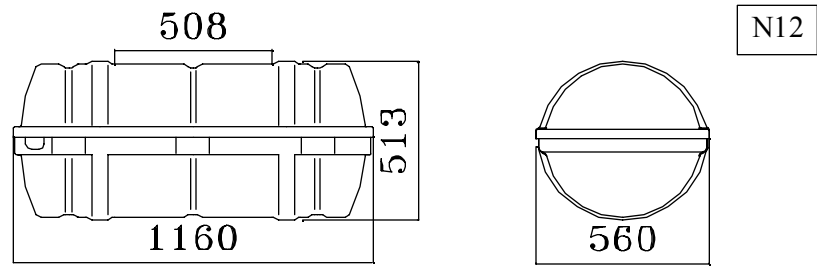

A&B PACK CONTAINER

	A PACK					B PACK				
Liferaft Net weight	66 kg					54 kg				
Max. height of stowage	25 meters		36 meters			25 meters		36 meters		
Painter line length	35 meters		50 meters			35 meters		50 meters		
Inflation Cylinder	1 x 4 liters					1 x 4 liters				
Bowsing line length	none					none				
Crate	L	l	h	V	W	L	l	H	V	W
L, l & h (mm), V (m ³), W (kg)	1250	620	700	0.55	88	1250	620	700	0.55	76

Towing force	2 knots	3 knots
Without Sea anchor	50 daN	60 daN
With Sea anchor	50 daN	90 daN

dimensions & weight +/- 5% (can be changed without prior notice)