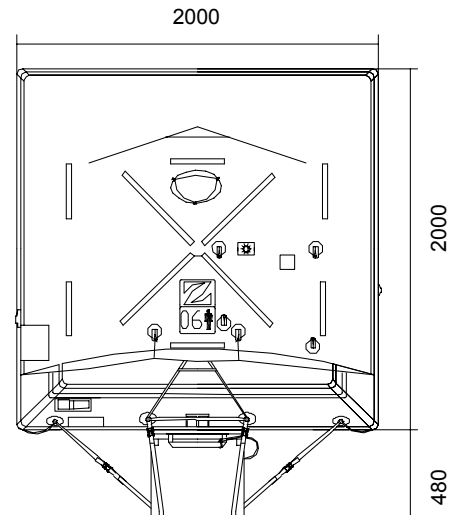

XTREM 6 MAN THROW OVER BOARD LIFERAFT SOLAS A & B PACK

TECHNICAL INFORMATION

6 MAN	A PACK			B PACK		
Container	N137H			N137		
Dimensions	X: 790 mm	Y: 555 mm	Z: 340 mm	X: 790 mm	Y: 555 mm	Z: 260 mm
	X: 2' 7,11"	Y: 1' 9,86"	Z: 1' 1,39"	X: 2' 7,11"	Y: 1' 9,86"	Z: 10,24"
Liferaft Net Weight	64 kg / 142 pounds			48 kg / 106 pounds		
Max. height stowage	18 m / 60'			18 m / 60'		
Inflation Cylinder	1 x 4 liter					
Painter line length	30 m / 99'					

<p>Crate</p>	X: 840 mm	Y: 590 mm	Z: 360 mm	X: 840 mm	Y: 590 mm	Z: 280 mm
	X: 2' 9,08"	Y: 1' 11,23"	Z: 1' 2,18"	X: 2' 9,08"	Y: 1' 11,23"	Z: 11,03"
	67 kg / 148 pounds			51 kg / 113 pounds		
	0,179 m ³ / 6,3 cubic foot			0,139 m ³ / 4,9 cubic foot		

Dimensions and weight +/- 5% Zodiac reserves the right to change specification without notice.
For installation, add minimum +10mm for clearance to dimensions of the container.