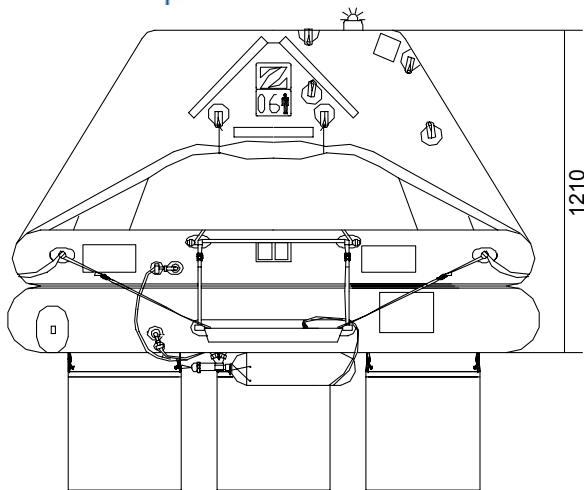

XTREM 6 MAN THROW OVER BOARD LIFERAFT SOLAS A & B PACK

TECHNICAL INFORMATION

6 MAN	A PACK			B PACK		
Container	N137H			N137		
Dimensions	X: 790 mm	Y: 555 mm	Z: 340 mm	X: 790 mm	Y: 555 mm	Z: 260 mm
	X: 2' 7,11"	Y: 1' 9,86"	Z: 1' 1,39"	X: 2' 7,11"	Y: 1' 9,86"	Z: 10,24"
Liferaft Net Weight	64 kg / 142 pounds			48 kg / 106 pounds		
Max. height stowage	18 m / 60'			18 m / 60'		
Inflation Cylinder	1 x 4 liter					
Painter line length	30 m / 99'					

<p>Crate</p>	X: 840 mm	Y: 590 mm	Z: 360 mm	X: 840 mm	Y: 590 mm	Z: 280 mm
	X: 2' 9,08"	Y: 1' 11,23"	Z: 1' 2,18"	X: 2' 9,08"	Y: 1' 11,23"	Z: 11,03"
	67 kg / 148 pounds			51 kg / 113 pounds		
	0,179 m ³ / 6,3 cubic foot			0,139 m ³ / 4,9 cubic foot		

Dimensions and weight +/- 5% Zodiac reserves the right to change specification without notice.
For installation, add minimum +10mm for clearance to dimensions of the container.