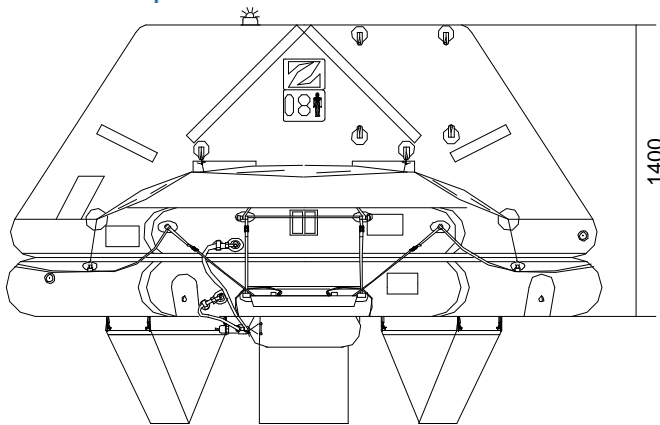

### TECHNICAL INFORMATION

| 8 MAN                      | A PACK                      |                          |                          | B PACK                     |                           |                          |
|----------------------------|-----------------------------|--------------------------|--------------------------|----------------------------|---------------------------|--------------------------|
| <b>Container</b>           | <b>N135</b>                 |                          |                          | <b>N134</b>                |                           |                          |
| <b>Dimensions</b>          | X: 1088 mm<br>X: 3' 6,84"   | Y: 666 mm<br>Y: 2' 2,23" | Z: 389 mm<br>Z: 1' 3,32" | X: 965 mm<br>X: 3' 2"      | Y: 596 mm<br>Y: 1' 11,47" | Z: 380 mm<br>Z: 1' 2,97" |
| <b>Liferaft Net Weight</b> | 79 kg / 175 pounds          |                          |                          | 57 kg / 126 pounds         |                           |                          |
| <b>Max. heigth stowage</b> | 18 m / 60'                  |                          |                          | 18 m / 60'                 |                           |                          |
| <b>Inflation Cylinder</b>  | 1 x 6,7 liter               |                          |                          |                            |                           |                          |
| <b>Painter line length</b> | 30 m / 99'                  |                          |                          |                            |                           |                          |
| <br><b>Crate</b>           | X: 1140 mm<br>X: 3' 8,89"   | Y: 700 mm<br>Y: 2' 3,56" | Z: 410 mm<br>Z: 1' 4,15" | X: 1020 mm<br>X: 3' 4,16"  | Y: 630 mm<br>Y: 2' 0,81"  | Z: 400 mm<br>Z: 1' 3,75" |
|                            | 84 kg / 186 pounds          |                          |                          | 61 kg / 135 pounds         |                           |                          |
|                            | 0,328 m3 / 11,56 cubic foot |                          |                          | 0,258 m3 / 9,08 cubic foot |                           |                          |
| <b>Towing force</b>        | <b>2 knots</b>              |                          |                          | <b>3 knots</b>             |                           |                          |
| <b>Without sea anchor</b>  | 49 daN                      |                          |                          | 63 daN                     |                           |                          |
| <b>With sea anchor</b>     | 57 daN                      |                          |                          | 138 daN                    |                           |                          |