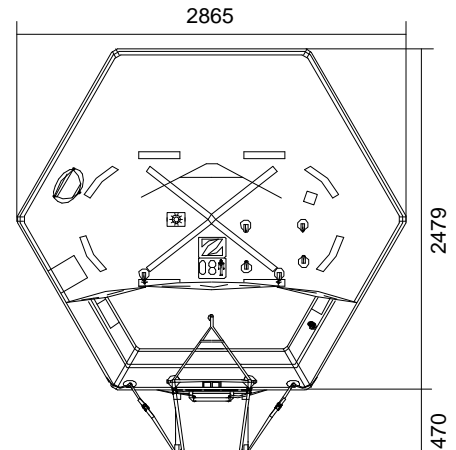

### TECHNICAL INFORMATION

| 8 MAN                      | A PACK                      |                          |                          | B PACK                     |                           |                          |
|----------------------------|-----------------------------|--------------------------|--------------------------|----------------------------|---------------------------|--------------------------|
| <b>Container</b>           | <b>N135</b>                 |                          |                          | <b>N134</b>                |                           |                          |
| <b>Dimensions</b>          | X: 1088 mm<br>X: 3' 6,84"   | Y: 666 mm<br>Y: 2' 2,23" | Z: 389 mm<br>Z: 1' 3,32" | X: 965 mm<br>X: 3' 2"      | Y: 596 mm<br>Y: 1' 11,47" | Z: 380 mm<br>Z: 1' 2,97" |
| <b>Liferaft Net Weight</b> | 79 kg / 175 pounds          |                          |                          | 57 kg / 126 pounds         |                           |                          |
| <b>Max. heigth stowage</b> | 18 m / 60'                  |                          |                          | 18 m / 60'                 |                           |                          |
| <b>Inflation Cylinder</b>  | 1 x 6,7 liter               |                          |                          |                            |                           |                          |
| <b>Painter line length</b> | 30 m / 99'                  |                          |                          |                            |                           |                          |
| <br><b>Crate</b>           | X: 1140 mm<br>X: 3' 8,89"   | Y: 700 mm<br>Y: 2' 3,56" | Z: 410 mm<br>Z: 1' 4,15" | X: 1020 mm<br>X: 3' 4,16"  | Y: 630 mm<br>Y: 2' 0,81"  | Z: 400 mm<br>Z: 1' 3,75" |
|                            | 84 kg / 186 pounds          |                          |                          | 61 kg / 135 pounds         |                           |                          |
|                            | 0,328 m3 / 11,56 cubic foot |                          |                          | 0,258 m3 / 9,08 cubic foot |                           |                          |
| <b>Towing force</b>        | <b>2 knots</b>              |                          |                          | <b>3 knots</b>             |                           |                          |
| <b>Without sea anchor</b>  | 49 daN                      |                          |                          | 63 daN                     |                           |                          |
| <b>With sea anchor</b>     | 57 daN                      |                          |                          | 138 daN                    |                           |                          |