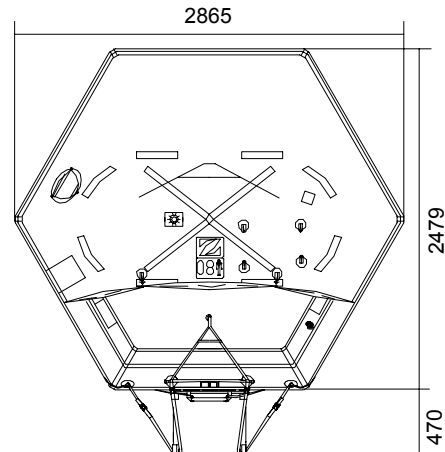

XTREM 8 MAN THROW OVER BOARD LIFERAFT SOLAS A & B PACK

TECHNICAL INFORMATION

8 MAN	A PACK			B PACK		
Container	N138H			N138		
Dimensions	X: 840 mm	Y: 570 mm	Z: 340 mm	X: 840 mm	Y: 570 mm	Z: 294 mm
	X: 2' 9,08"	Y: 1' 10,45"	Z: 1' 1,39"	X: 2' 9,08"	Y: 1' 10,45"	Z: 11,58"
Liferaft Net Weight	74 kg / 164 pounds			57 kg / 126 pounds		
Max. height stowage	18 m / 60'			18 m / 60'		
Inflation Cylinder	1 x 6,7 liter					
Painter line length	30 m / 99'					

 Crate	X: 890 mm	Y: 600 mm	Z: 360 mm	X: 890 mm	Y: 600 mm	Z: 310 mm
	X: 2' 11,04"	Y: 1' 11,63"	Z: 1' 2,18"	X: 2' 11,04"	Y: 1' 11,63"	Z: 1' 0,21"
	77 kg / 170 pounds			60 kg / 133 pounds		
	0,193 m3 / 6,79 cubic foot			0,166 m3 / 5,85 cubic foot		

Towing force	2 knots	3 knots
Without sea anchor	49 daN	63 daN
With sea anchor	57 daN	138 daN

Approvals:	EC (MED)
-------------------	-----------------

08TO-XTREM LPC 138&138H Zodiac 24112005 CJN.doc	Issue : 4	Date: 30/07/2005
---	-----------	------------------

Dimensions and weight +/- 5% Zodiac reserves the right to change specification without notice.
For installation, add minimum +10mm for clearance to dimensions of the container.