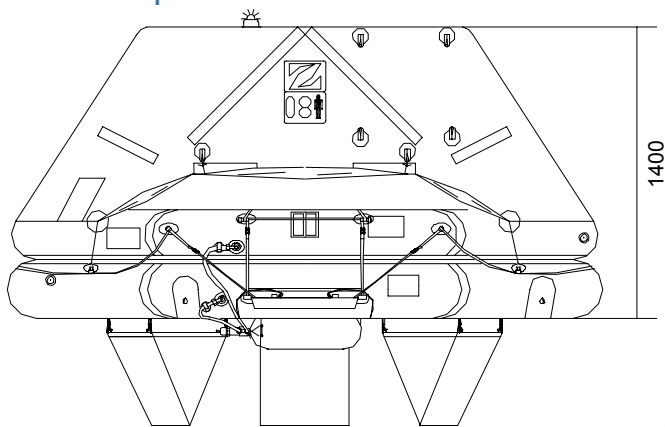

XTREM 8 MAN THROW OVER BOARD LIFERAFT SOLAS A & B PACK

TECHNICAL INFORMATION

8 MAN	A PACK			B PACK		
Container	N138H			N138		
Dimensions	X: 840 mm	Y: 570 mm	Z: 340 mm	X: 840 mm	Y: 570 mm	Z: 294 mm
	X: 2' 9,08"	Y: 1' 10,45"	Z: 1' 1,39"	X: 2' 9,08"	Y: 1' 10,45"	Z: 11,58"
Liferaft Net Weight	74 kg / 164 pounds			57 kg / 126 pounds		
Max. height stowage	18 m / 60'			18 m / 60'		
Inflation Cylinder	1 x 6,7 liter					
Painter line length	30 m / 99'					

 Crate	X: 890 mm	Y: 600 mm	Z: 360 mm	X: 890 mm	Y: 600 mm	Z: 310 mm
	X: 2' 11,04"	Y: 1' 11,63"	Z: 1' 2,18"	X: 2' 11,04"	Y: 1' 11,63"	Z: 1' 0,21"
	77 kg / 170 pounds			60 kg / 133 pounds		
	0,193 m3 / 6,79 cubic foot			0,166 m3 / 5,85 cubic foot		

Dimensions and weight +/- 5% Zodiac reserves the right to change specification without notice.
For installation, add minimum +10mm for clearance to dimensions of the container.