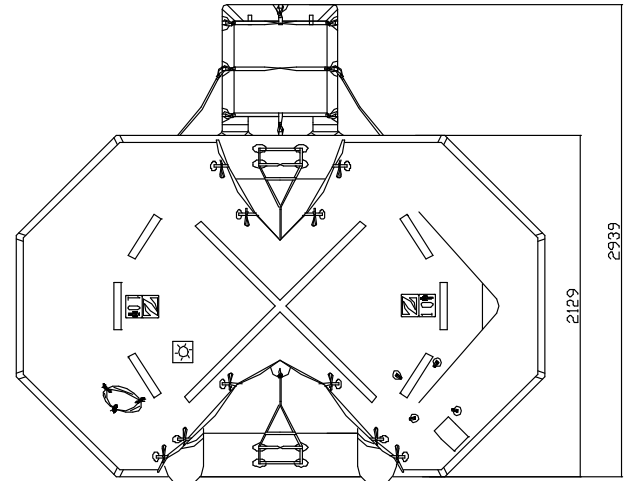

## ROUND CONTAINER 10 MAN THROW OVER BOARD SELF RIGHTING LIFERAFT SOLAS A & B PACK

### TECHNICAL INFORMATION

10 MAN	A PACK			B PACK		
<b>Container</b>	<b>N13</b>			<b>N12</b>		
Dimensions	X: 1275 mm X: 4' 2,2"	Y: 610 mm Y: 2' 0,02"	Z: 590 mm Z: 1' 11,23"	X: 1160 mm X: 3' 9,67"	Y: 580 mm Y: 1' 10,84"	Z: 513 mm Z: 1' 8,2"
Liferaft Net Weight	98 kg / 217 pounds			72 kg / 159 pounds		
Max. height stowage	25 m / 83'			25 m / 83'		
Inflation Cylinder	1 x 10 liter					
Painter line length	35 m / 115'					
 <b>Crate</b>	X: 1320 mm X: 4' 3,97"	Y: 650 mm Y: 2' 1,6"	Z: 700 mm Z: 2' 3,56"	X: 1230 mm X: 4' 0,43"	Y: 620 mm Y: 2' 0,41"	Z: 650 mm Z: 2' 1,6"
	125 kg / 276 pounds			94 kg / 208 pounds		
	0,601 m3 / 21,21 cubic foot			0,496 m3 / 17,51 cubic foot		
<b>Towing force</b>	<b>2 knots</b>			<b>3 knots</b>		
Without sea anchor	38 daN			82 daN		
With sea anchor	52 daN			98 daN		

**Approvals:** **EC (MED)**

10 TO SR Zodiac 22022006 CJN.doc Issue : 2 Date: 22/02/2006

Dimensions and weight +/- 5%      Zodiac reserves the right to change specification without notice.  
For installation, add minimum +10mm for clearance to dimensions of the container.