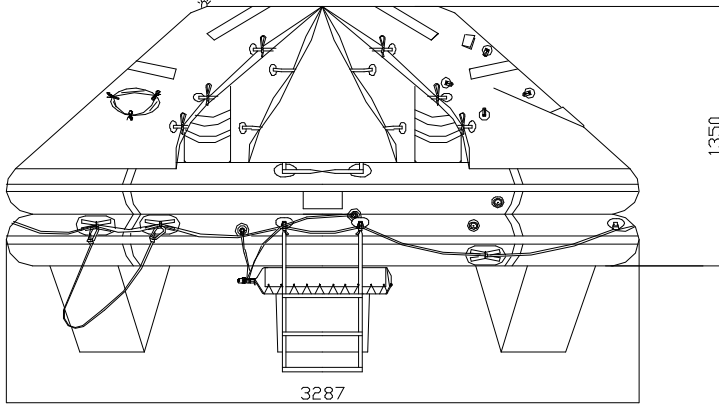

## ROUND CONTAINER 10 MAN THROW OVER BOARD SELF RIGHTING LIFERAFT SOLAS A & B PACK

### TECHNICAL INFORMATION

10 MAN	A PACK			B PACK		
<b>Container</b>	<b>N13</b>			<b>N12</b>		
Dimensions	X: 1275 mm X: 4' 2,2"	Y: 610 mm Y: 2' 0,02"	Z: 590 mm Z: 1' 11,23"	X: 1160 mm X: 3' 9,67"	Y: 580 mm Y: 1' 10,84"	Z: 513 mm Z: 1' 8,2"
Liferaft Net Weight	98 kg / 217 pounds			72 kg / 159 pounds		
Max. height stowage	25 m / 83'			25 m / 83'		
Inflation Cylinder	1 x 10 liter					
Painter line length	35 m / 115'					
 <b>Crate</b>	X: 1320 mm X: 4' 3,97"	Y: 650 mm Y: 2' 1,6"	Z: 700 mm Z: 2' 3,56"	X: 1230 mm X: 4' 0,43"	Y: 620 mm Y: 2' 0,41"	Z: 650 mm Z: 2' 1,6"
	125 kg / 276 pounds			94 kg / 208 pounds		
	0,601 m3 / 21,21 cubic foot			0,496 m3 / 17,51 cubic foot		
<b>Towing force</b>	<b>2 knots</b>			<b>3 knots</b>		
Without sea anchor	38 daN			82 daN		
With sea anchor	52 daN			98 daN		

**Approvals:** **EC (MED)**

10 TO SR Zodiac 22022006 CJN.doc Issue : 2 Date: 22/02/2006

Dimensions and weight +/- 5%      Zodiac reserves the right to change specification without notice.  
For installation, add minimum +10mm for clearance to dimensions of the container.