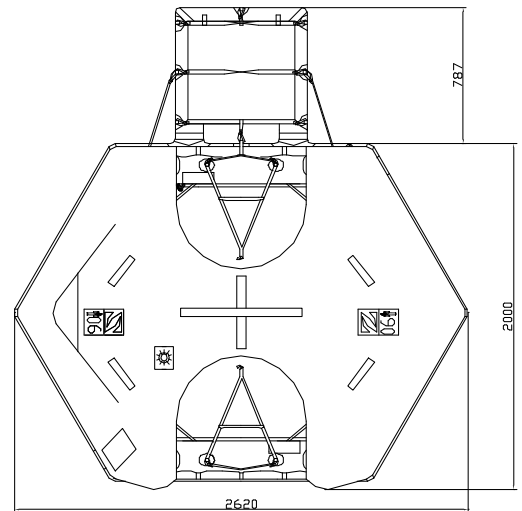

ROUND CONTAINER 6 MAN THROW OVER BOARD SELF RIGHTING LIFERAFT SOLAS A & B PACK

TECHNICAL INFORMATION

6 MAN	A PACK			B PACK		
Container	N12			N12		
Dimensions	X: 1160 mm X: 3' 9,67"	Y: 580 mm Y: 1' 10,84"	Z: 513 mm Z: 1' 8,2"	X: 1160 mm X: 3' 9,67"	Y: 580 mm Y: 1' 10,84"	Z: 513 mm Z: 1' 8,2"
Liferaft Net Weight	72 kg / 159 pounds			57,5 kg / 127 pounds		
Max. height stowage	25 m / 83'			25 m / 83'		
Inflation Cylinder	1 x 6 liter					
Painter line length	35 m / 115'					
 Crate	X: 1230 mm X: 4' 0,43"	Y: 620 mm Y: 2' 0,41"	Z: 650 mm Z: 2' 1,6"	X: 1230 mm X: 4' 0,43"	Y: 620 mm Y: 2' 0,41"	Z: 650 mm Z: 2' 1,6"
	94 kg / 208 pounds			79,5 kg / 176 pounds		
	0,496 m3 / 17,51 cubic foot			0,496 m3 / 17,51 cubic foot		
Towing force	2 knots			3 knots		
Without sea anchor	40 daN			75 daN		
With sea anchor	45 daN			80 daN		

Approvals:	EC (MED)
-------------------	-----------------

06 TO SR Zodiac 22022006 CJN.doc	Issue : 2	Date: 22/02/2006
----------------------------------	-----------	------------------

Dimensions and weight +/- 5% Zodiac reserves the right to change specification without notice.
For installation, add minimum +10mm for clearance to dimensions of the container.