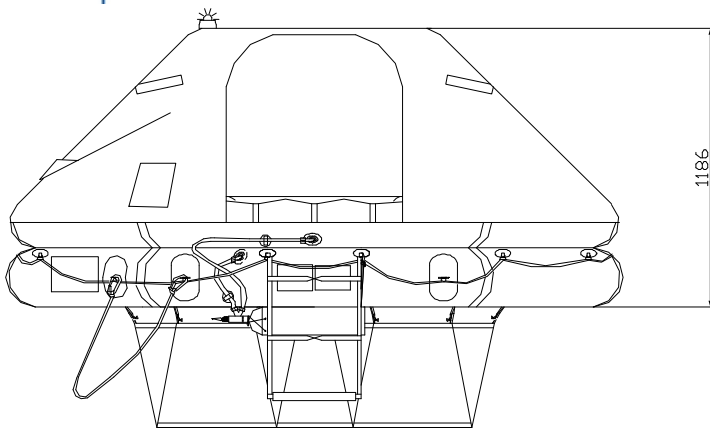

ROUND CONTAINER 6 MAN THROW OVER BOARD SELF RIGHTING LIFERAFT SOLAS A & B PACK

TECHNICAL INFORMATION

6 MAN	A PACK			B PACK		
Container	N12			N12		
Dimensions	X: 1160 mm X: 3' 9,67"	Y: 580 mm Y: 1' 10,84"	Z: 513 mm Z: 1' 8,2"	X: 1160 mm X: 3' 9,67"	Y: 580 mm Y: 1' 10,84"	Z: 513 mm Z: 1' 8,2"
Liferaft Net Weight	72 kg / 159 pounds			57,5 kg / 127 pounds		
Max. height stowage	25 m / 83'			25 m / 83'		
Inflation Cylinder	1 x 6 liter					
Painter line length	35 m / 115'					
 Crate	X: 1230 mm X: 4' 0,43"	Y: 620 mm Y: 2' 0,41"	Z: 650 mm Z: 2' 1,6"	X: 1230 mm X: 4' 0,43"	Y: 620 mm Y: 2' 0,41"	Z: 650 mm Z: 2' 1,6"
	94 kg / 208 pounds			79,5 kg / 176 pounds		
	0,496 m3 / 17,51 cubic foot			0,496 m3 / 17,51 cubic foot		
Towing force	2 knots			3 knots		
Without sea anchor	40 daN			75 daN		
With sea anchor	45 daN			80 daN		

Approvals:	EC (MED)
-------------------	-----------------

06 TO SR Zodiac 22022006 CJN.doc	Issue : 2	Date: 22/02/2006
----------------------------------	-----------	------------------

Dimensions and weight +/- 5% Zodiac reserves the right to change specification without notice.
For installation, add minimum +10mm for clearance to dimensions of the container.