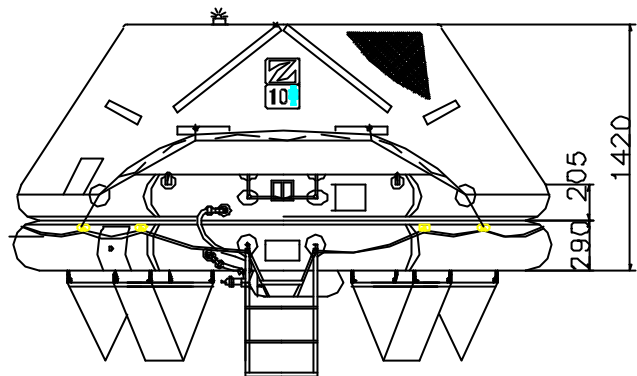

**A PACK CONTAINER**

**B PACK CONTAINER**

	A PACK					B PACK				
Liferaft Net weight	92 kg					64 kg				
Max. height of stowage	25 meters	36 meters				25 meters	36 meters			
Painter line length	35 meters	50 meters				35 meters	50 meters			
Inflation Cylinder	1 x 6.7 liters					1 x 6.7 liters				
Bowsing line length	none					none				
Crate	L	l	h	V	W	L	l	H	V	W
L, l & h (mm), V (m <sup>3</sup> ), W (kg)	1360	650	740	0.65	117	1250	620	700	0.55	86

Towing force	2 knots	3 knots
Without Sea anchor	45 daN	75 daN
With Sea anchor	75 daN	110 daN

dimensions & weight +/- 5% (can be changed without prior notice)