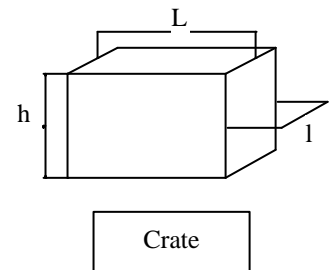

**A PACK CONTAINER**

**B PACK CONTAINER**

	A PACK					B PACK				
Liferaft Net weight	92 kg					64 kg				
Max. height of stowage	25 meters	36 meters				25 meters	36 meters			
Painter line length	35 meters	50 meters				35 meters	50 meters			
Inflation Cylinder	1 x 6.7 liters					1 x 6.7 liters				
Bowsing line length	none					none				
Crate	L	l	h	V	W	L	l	H	V	W
L, l & h (mm), V (m <sup>3</sup> ), W (kg)	1360	650	740	0.65	117	1250	620	700	0.55	86

Towing force	2 knots	3 knots
Without Sea anchor	45 daN	75 daN
With Sea anchor	75 daN	110 daN

dimensions & weight +/- 5% (can be changed without prior notice)