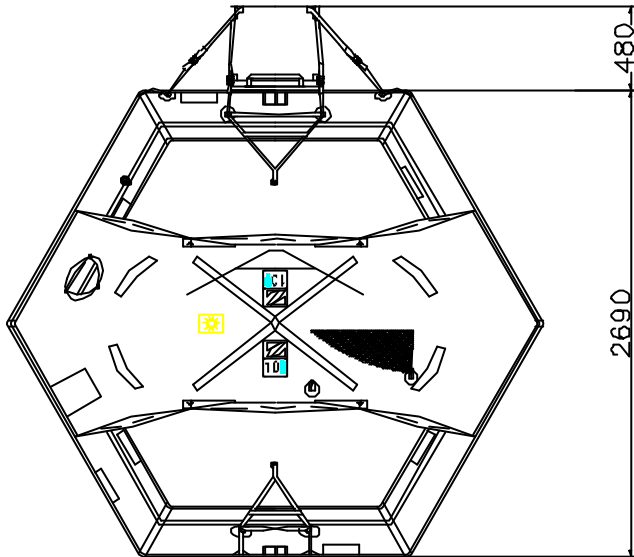

**ZODIAC INTERNATIONAL**  
 2, Rue Maurice Mallet - 92130 ISSY Les MOULINEAUX  
 France  
 Fax : +33.1.41.23.23.98.  
 Phone : +33.1.41.23.23.23  
 E-mail : solassales@zodiac.com

BV-0062

**10 MAN THROW OVER BOARD LIFERAFT  
 SOLAS A & B PACK**

**A PACK CONTAINER**

**B PACK CONTAINER**

	A PACK					B PACK				
Liferaft Net weight	92 kg					64 kg				
Max. height of stowage	25 meters	36 meters				25 meters	36 meters			
Painter line length	35 meters	50 meters				35 meters	50 meters			
Inflation Cylinder	1 x 6.7 liters					1 x 6.7 liters				
Bowsing line length	none					none				
Crate	L	l	h	V	W	L	l	H	V	W
L, l & h (mm), V (m <sup>3</sup> ), W (kg)	1360	650	740	0.65	117	1250	620	700	0.55	86

Towing force	2 knots	3 knots
Without Sea anchor	45 daN	75 daN
With Sea anchor	75 daN	110 daN

dimensions & weight +/- 5% (can be changed without prior notice)