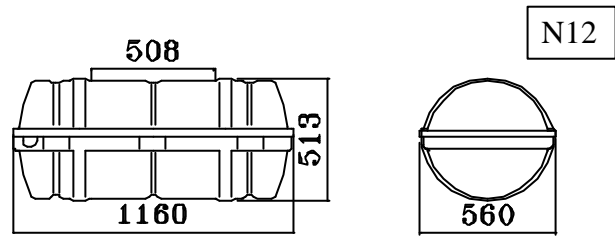

**A PACK CONTAINER**

**B PACK CONTAINER**

	A PACK					B PACK				
Liferaft Net weight	92 kg					64 kg				
Max. height of stowage	25 meters	36 meters				25 meters	36 meters			
Painter line length	35 meters	50 meters				35 meters	50 meters			
Inflation Cylinder	1 x 6.7 liters					1 x 6.7 liters				
Bowsing line length	none					none				
Crate	L	l	h	V	W	L	l	H	V	W
L, l & h (mm), V (m <sup>3</sup> ), W (kg)	1360	650	740	0.65	117	1250	620	700	0.55	86

Towing force	2 knots	3 knots
Without Sea anchor	45 daN	75 daN
With Sea anchor	75 daN	110 daN

dimensions & weight +/- 5% (can be changed without prior notice)