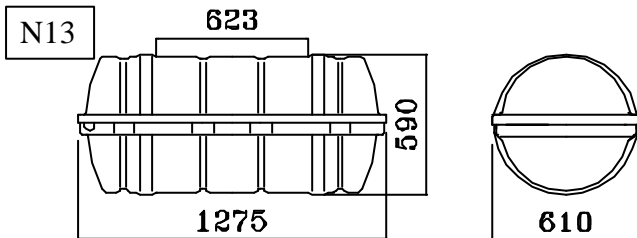

**A PACK CONTAINER**

**B PACK CONTAINER**

	A PACK					B PACK				
Liferaft Net weight	92 kg					64 kg				
Max. height of stowage	25 meters	36 meters				25 meters	36 meters			
Painter line length	35 meters	50 meters				35 meters	50 meters			
Inflation Cylinder	1 x 6.7 liters					1 x 6.7 liters				
Bowsing line length	none					none				
Crate	L	l	h	V	W	L	l	H	V	W
L, l & h (mm), V (m <sup>3</sup> ), W (kg)	1360	650	740	0.65	117	1250	620	700	0.55	86

Towing force	2 knots	3 knots
Without Sea anchor	45 daN	75 daN
With Sea anchor	75 daN	110 daN

dimensions & weight +/- 5% (can be changed without prior notice)