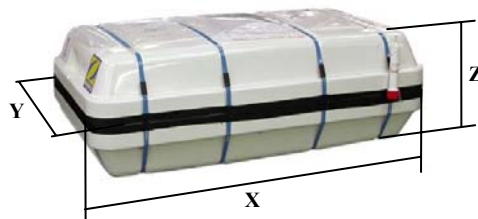

XTREM 10 MAN THROW OVER BOARD LIFERAFT SOLAS A & B PACK

TECHNICAL INFORMATION

10 MAN	A PACK			B PACK		
Container	N139H			N139		
Dimensions	X: 940 mm X: 3' 1,01"	Y: 640 mm Y: 2' 1,2"	Z: 344 mm Z: 1' 1,55"	X: 940 mm X: 3' 1,01"	Y: 640 mm Y: 2' 1,2"	Z: 314 mm Z: 1' 0,37"
Liferaft Net Weight	87 kg / 192 pounds			63 kg / 139 pounds		
Max. height stowage	18 m / 60'			18 m / 60'		
Inflation Cylinder	1 x 6,7 liter					
Painter line length	30 m / 99'					

 Crate	X: 960 mm X: 3' 1,8"	Y: 690 mm Y: 2' 3,17"	Z: 350 mm Z: 1' 1,78"	X: 960 mm X: 3' 1,8"	Y: 690 mm Y: 2' 3,17"	Z: 350 mm Z: 1' 1,78"
	91 kg / 201 pounds			67 kg / 148 pounds		
	0,232 m3 / 8,19 cubic foot			0,232 m3 / 8,19 cubic foot		