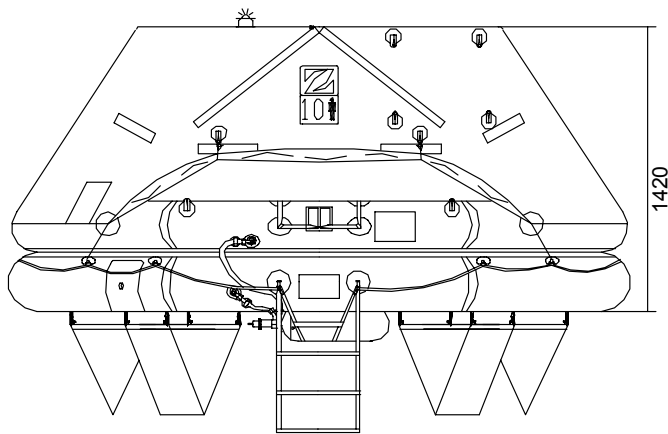

XTREM 10 MAN THROW OVER BOARD LIFERAFT SOLAS A & B PACK

TECHNICAL INFORMATION

10 MAN	A PACK			B PACK		
Container	N139H			N139		
Dimensions	X: 940 mm X: 3' 1,01"	Y: 640 mm Y: 2' 1,2"	Z: 344 mm Z: 1' 1,55"	X: 940 mm X: 3' 1,01"	Y: 640 mm Y: 2' 1,2"	Z: 314 mm Z: 1' 0,37"
Liferaft Net Weight	87 kg / 192 pounds			63 kg / 139 pounds		
Max. height stowage	18 m / 60'			18 m / 60'		
Inflation Cylinder	1 x 6,7 liter					
Painter line length	30 m / 99'					

 Crate	X: 960 mm X: 3' 1,8"	Y: 690 mm Y: 2' 3,17"	Z: 350 mm Z: 1' 1,78"	X: 960 mm X: 3' 1,8"	Y: 690 mm Y: 2' 3,17"	Z: 350 mm Z: 1' 1,78"
	91 kg / 201 pounds			67 kg / 148 pounds		
	0,232 m3 / 8,19 cubic foot			0,232 m3 / 8,19 cubic foot		

Dimensions and weight +/- 5% Zodiac reserves the right to change specification without notice.
For installation, add minimum +10mm for clearance to dimensions of the container.