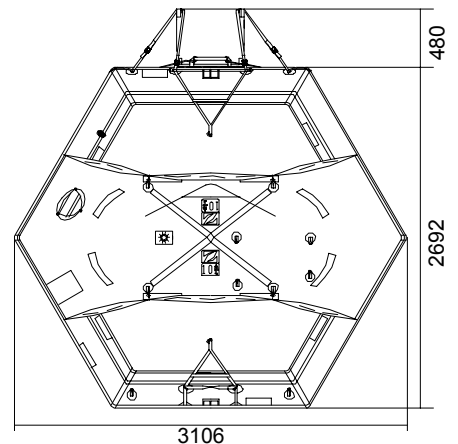

XTREM 10 MAN THROW OVER BOARD LIFERAFT SOLAS A & B PACK

TECHNICAL INFORMATION

10 MAN	A PACK			B PACK		
Container	N139H			N139		
Dimensions	X: 940 mm X: 3' 1,01"	Y: 640 mm Y: 2' 1,2"	Z: 344 mm Z: 1' 1,55"	X: 940 mm X: 3' 1,01"	Y: 640 mm Y: 2' 1,2"	Z: 314 mm Z: 1' 0,37"
Liferaft Net Weight	87 kg / 192 pounds			63 kg / 139 pounds		
Max. height stowage	18 m / 60'			18 m / 60'		
Inflation Cylinder	1 x 6,7 liter					
Painter line length	30 m / 99'					

 Crate	X: 960 mm X: 3' 1,8"	Y: 690 mm Y: 2' 3,17"	Z: 350 mm Z: 1' 1,78"	X: 960 mm X: 3' 1,8"	Y: 690 mm Y: 2' 3,17"	Z: 350 mm Z: 1' 1,78"
	91 kg / 201 pounds			67 kg / 148 pounds		
	0,232 m3 / 8,19 cubic foot			0,232 m3 / 8,19 cubic foot		

Dimensions and weight +/- 5% Zodiac reserves the right to change specification without notice.
For installation, add minimum +10mm for clearance to dimensions of the container.