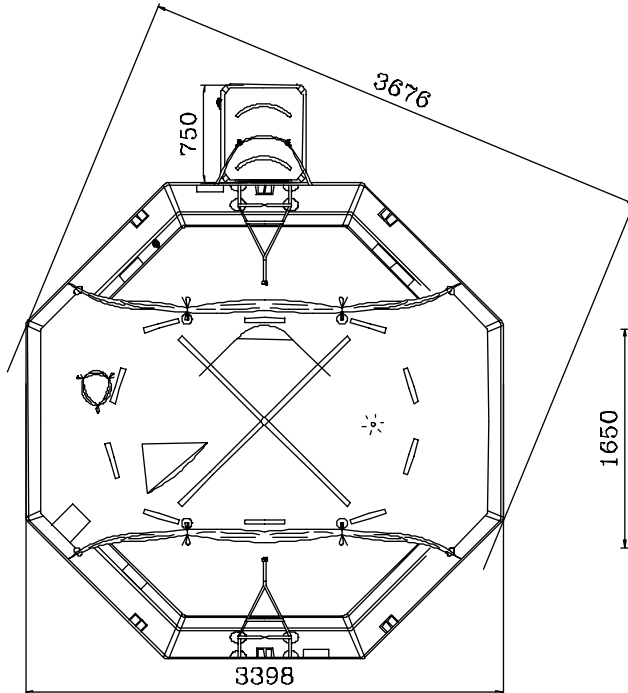

**A PACK CONTAINER**

**B PACK CONTAINER**

N14

N13

	A PACK					B PACK				
Liferaft Net weight	120 kg					89 kg				
Max. height of stowage	25 meters	36 meters				25 meters	36 meters			
Painter line length	35 meters	50 meters				35 meters	50 meters			
Inflation Cylinder	1 x 15 liters					1 x 15 liters				
Bowsing line length	none					none				
Crate	L	l	h	V	W	L	l	H	V	W
L, l & h (mm), V (m <sup>3</sup> ), W (kg)	1360	720	770	0.75	151	1360	650	740	0.65	116

Towing force	2 knots	3 knots
Without Sea anchor	45 daN	83 daN
With Sea anchor	55 daN	100 daN

dimensions & weight +/- 5% (can be changed without prior notice)