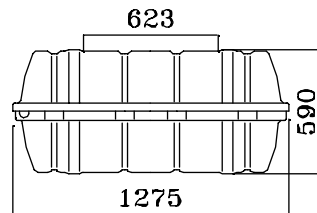

**A PACK CONTAINER**

**B PACK CONTAINER**

N14

N13

	A PACK					B PACK				
Liferaft Net weight	120 kg					89 kg				
Max. height of stowage	25 meters	36 meters				25 meters	36 meters			
Painter line length	35 meters	50 meters				35 meters	50 meters			
Inflation Cylinder	1 x 15 liters					1 x 15 liters				
Bowsing line length	none					none				
Crate	L	l	h	V	W	L	l	H	V	W
L, l & h (mm), V (m <sup>3</sup> ), W (kg)	1360	720	770	0.75	151	1360	650	740	0.65	116

Towing force	2 knots	3 knots
Without Sea anchor	45 daN	83 daN
With Sea anchor	55 daN	100 daN

dimensions & weight +/- 5% (can be changed without prior notice)