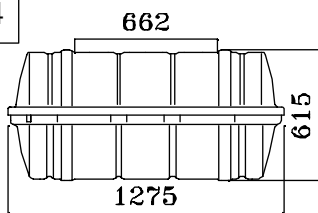

**A PACK CONTAINER**

**B PACK CONTAINER**

N14

N13

	A PACK					B PACK				
Liferaft Net weight	120 kg					89 kg				
Max. height of stowage	25 meters	36 meters				25 meters	36 meters			
Painter line length	35 meters	50 meters				35 meters	50 meters			
Inflation Cylinder	1 x 15 liters					1 x 15 liters				
Bowsing line length	none					none				
Crate	L	l	h	V	W	L	l	H	V	W
L, l & h (mm), V (m <sup>3</sup> ), W (kg)	1360	720	770	0.75	151	1360	650	740	0.65	116

Towing force	2 knots	3 knots
Without Sea anchor	45 daN	83 daN
With Sea anchor	55 daN	100 daN

dimensions & weight +/- 5% (can be changed without prior notice)