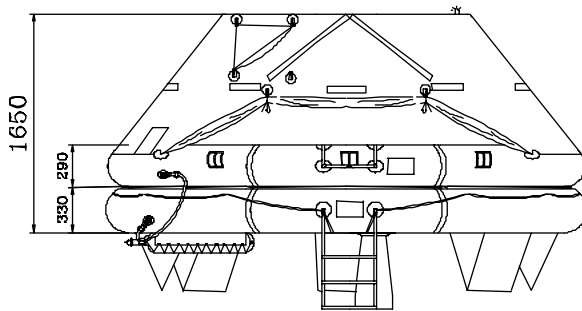

**A PACK CONTAINER**

**B PACK CONTAINER**

N14

N13

	A PACK					B PACK				
Liferaft Net weight	120 kg					89 kg				
Max. height of stowage	25 meters	36 meters				25 meters	36 meters			
Painter line length	35 meters	50 meters				35 meters	50 meters			
Inflation Cylinder	1 x 15 liters					1 x 15 liters				
Bowsing line length	none					none				
Crate	L	l	h	V	W	L	l	H	V	W
L, l & h (mm), V (m <sup>3</sup> ), W (kg)	1360	720	770	0.75	151	1360	650	740	0.65	116

Towing force	2 knots	3 knots
Without Sea anchor	45 daN	83 daN
With Sea anchor	55 daN	100 daN

dimensions & weight +/- 5% (can be changed without prior notice)