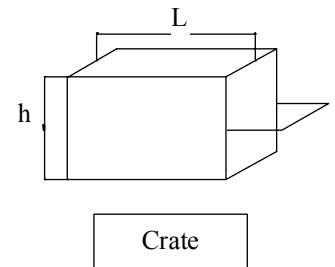

**A PACK CONTAINER**

**B PACK CONTAINER**

N14

N13

	A PACK					B PACK				
Liferaft Net weight	120 kg					89 kg				
Max. height of stowage	25 meters	36 meters				25 meters	36 meters			
Painter line length	35 meters	50 meters				35 meters	50 meters			
Inflation Cylinder	1 x 15 liters					1 x 15 liters				
Bowsing line length	none					none				
Crate	L	l	h	V	W	L	l	H	V	W
L, l & h (mm), V (m <sup>3</sup> ), W (kg)	1360	720	770	0.75	151	1360	650	740	0.65	116

Towing force	2 knots	3 knots
Without Sea anchor	45 daN	83 daN
With Sea anchor	55 daN	100 daN

dimensions & weight +/- 5% (can be changed without prior notice)