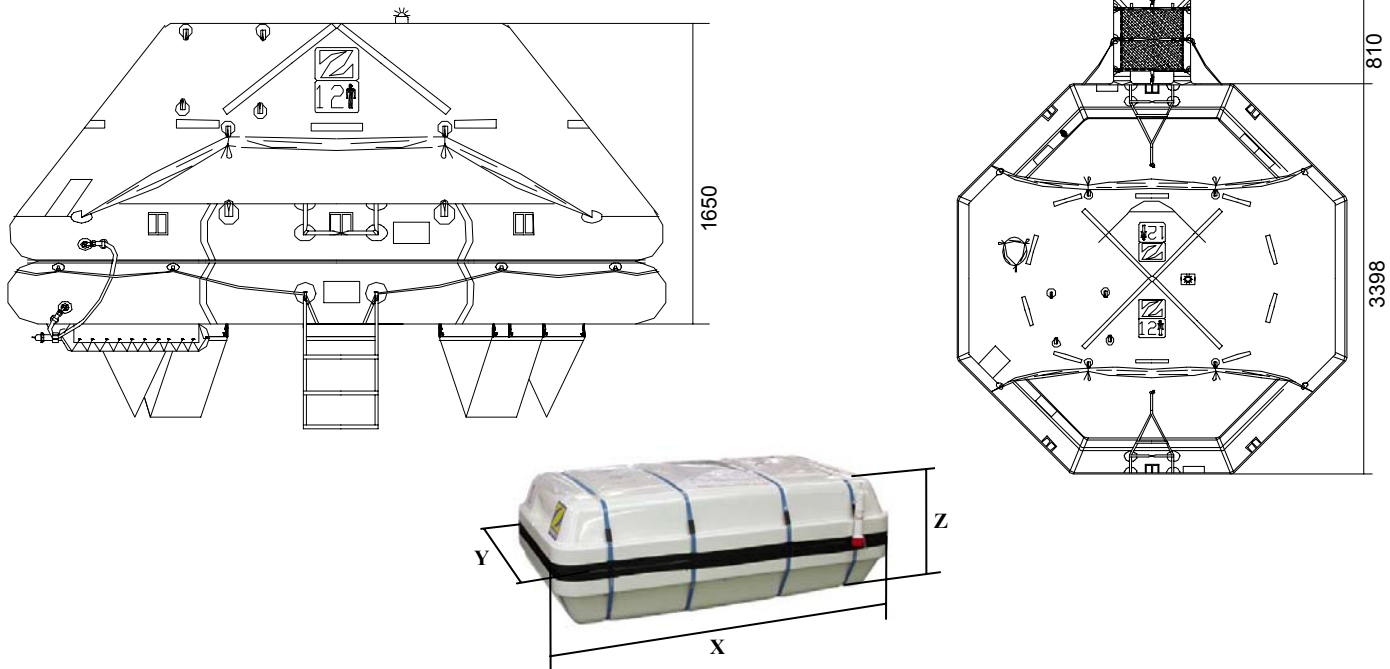

XTREM 12 MAN THROW OVER BOARD LIFERAFT SOLAS A & B PACK

TECHNICAL INFORMATION

12 MAN	A PACK			B PACK		
Container	N140H			N140		
Dimensions	X: 1100 mm X: 3' 7,31"	Y: 650 mm Y: 2' 1,6"	Z: 370 mm Z: 1' 2,57"	X: 1100 mm X: 3' 7,31"	Y: 650 mm Y: 2' 1,6"	Z: 340 mm Z: 1' 1,39"
Liferaft Net Weight	114 kg / 252 pounds			86 kg / 190 pounds		
Max. height stowage	18 m / 60'			18 m / 60'		
Inflation Cylinder	1 x 15 liter					
Painter line length	30 m / 99'					

<p>Crate</p>	X: 1140 mm X: 3' 8,89"	Y: 700 mm Y: 2' 3,56"	Z: 410 mm Z: 1' 4,15"	X: 1140 mm X: 3' 8,89"	Y: 700 mm Y: 2' 3,56"	Z: 360 mm Z: 1' 2,18"
	119 kg / 263 pounds			91 kg / 201 pounds		
	0,328 m3 / 11,56 cubic foot			0,288 m3 / 10,15 cubic foot		

Towing force	2 knots	3 knots
Without sea anchor	61 daN	88 daN
With sea anchor	66 daN	105 daN

Approvals:	EC (MED)
-------------------	-----------------

12TO-XTREM LPC 140&140H Zodiac 24112005 CJN.doc	Issue : 4	Date: 30/07/2005
---	-----------	------------------

Dimensions and weight +/- 5% Zodiac reserves the right to change specification without notice.
For installation, add minimum +10mm for clearance to dimensions of the container.