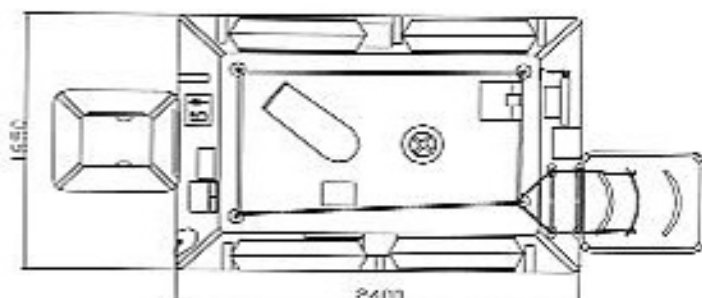

ZODIAC

MARINE SOLAS SECTOR

ORIL HSC R 06 MAN OPEN REVERSIBLE INFLATABLE LIFERAFT LOW PROFILE CONTAINER (LPC) – ROUND CONTAINER

TECHNICAL INFORMATION

06 MAN	HSC PACK			HSC PACK		
Container	N131			N11		
Dimensions	X: 800 mm X: 2' 7,5"	Y: 518 mm Y: 1' 8,4"	Z: 318 mm Z: 1' 0,52"	X: 1020 mm X: 3' 4,16"	Y: 476 mm Y: 1' 6,75"	Z: 440 mm Z: 1' 5,33"
Liferaft Net Weight	42 kg / 93 pounds			43 kg / 95 pounds		
Max. height stowage	18 m / 60'			18 m / 60'		
Inflation Cylinder	1 x 4 liter					
Painter line length	18 m / 60'					

X: 830 mm X: 2' 8,68"	Y: 540 mm Y: 1' 9,26"	Z: 330 mm Z: 1' 1"	X: 1110 mm X: 3' 7,71"	Y: 590 mm Y: 1' 11,23"	Z: 590 mm Z: 1' 11,23"
44 kg / 96 pounds			63 kg / 139 pounds		
0,148 m3 / 5,23 cubic foot			0,387 m3 / 13,65 cubic foot		

Dimensions and weight +/- 5%

Zodiac reserves the right to change specification without notice.

For installation, add minimum +10mm for clearance to dimensions of the container.